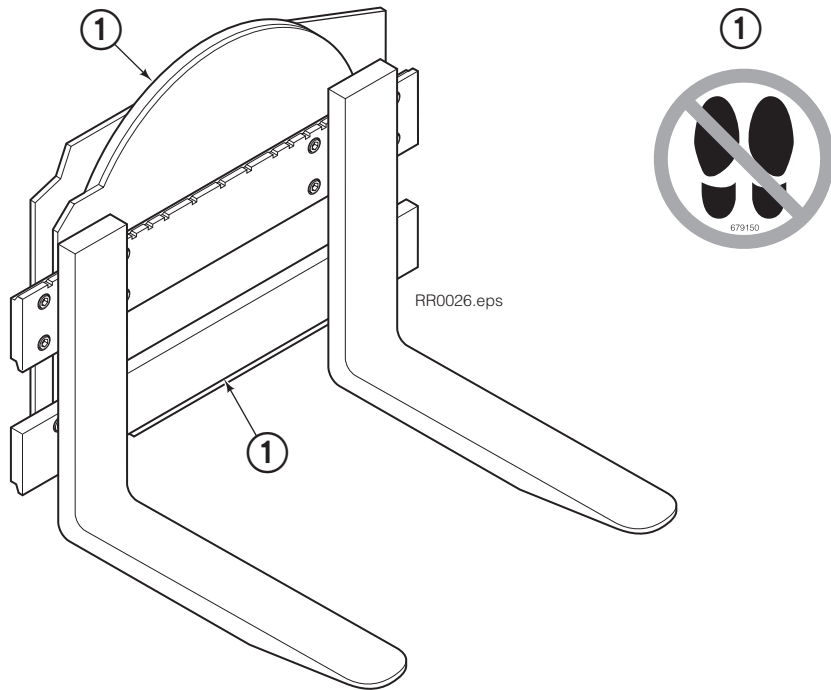

Safety Decals

RR0026.eps

G Rotator			
REF	QTY	PART NO.	DESCRIPTION
1	1	679150	No Step Decal