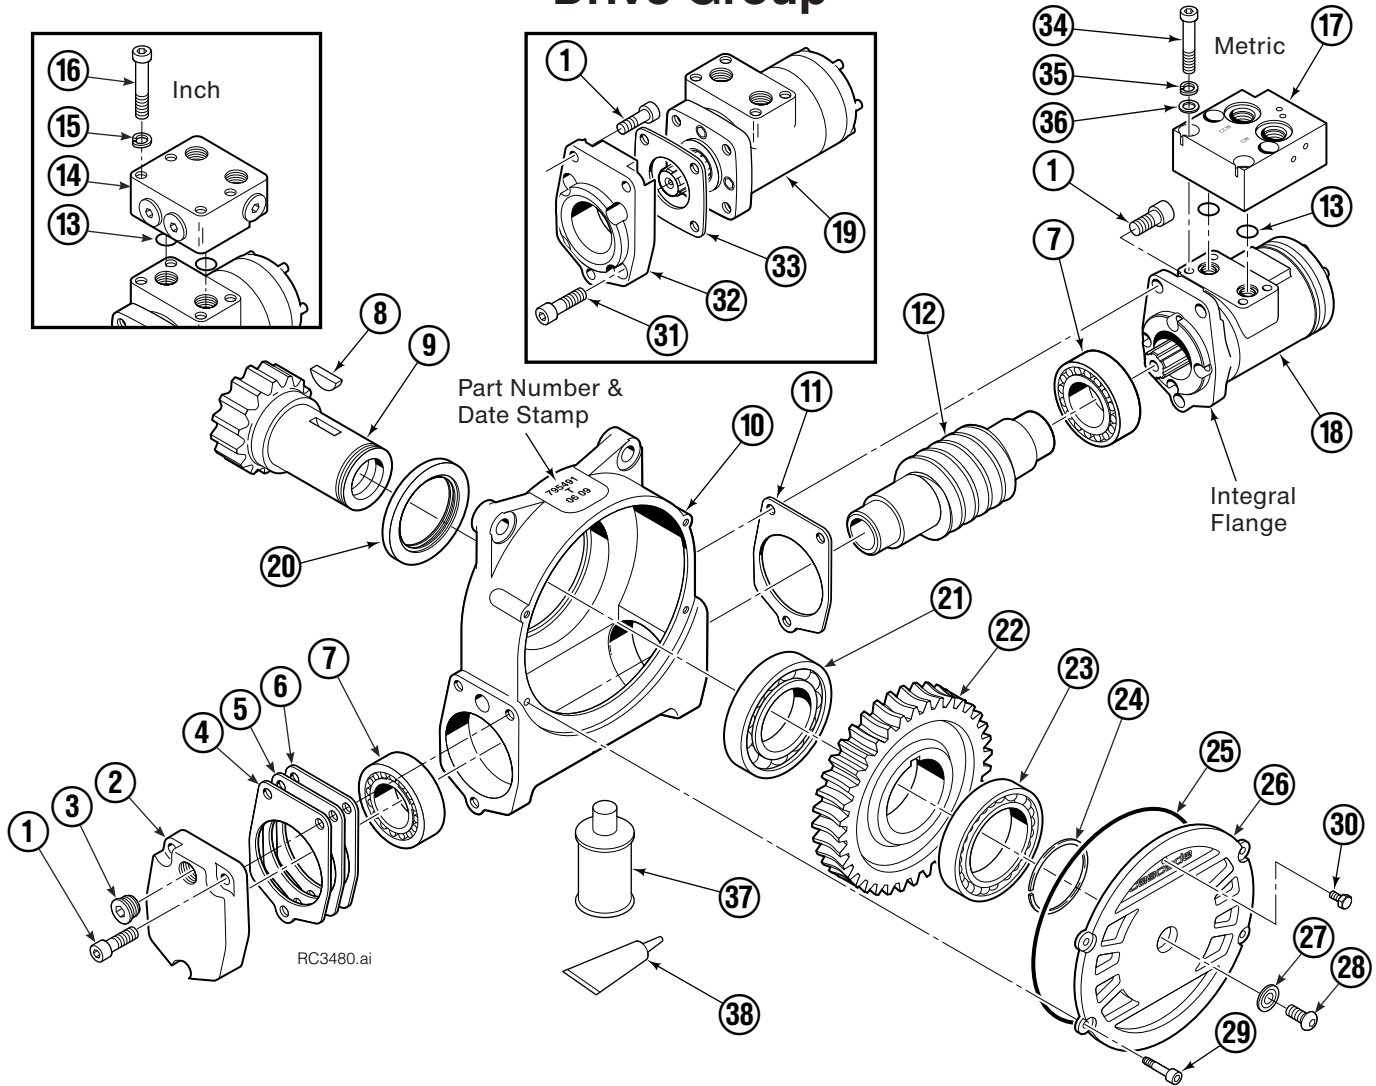

Rotator Group

65G							
REF	QTY	PART NO.	DESCRIPTION	REF	QTY	PART NO.	DESCRIPTION
		6051997	Rotator Group	9	4	763021	Capscrew, M12 x 30
1	1	6059682	Baseplate	10	24	767596	Capscrew, M12 x 40 ●
2	1	6050786	Faceplate	11	1	6080266	Seal ★
3	1	213761	Bearing Assembly	12	1	6605	Plug
4	1	7401	Grease Fitting	13	1	6077615	Cover Plate ★
5	9	6057357	Capscrew, M12 x 45 ■	14	3	767961	Capscrew, M8 x 16 ★
6	13	213633	Capscrew, M12 x 55 ■	15	1	7406	Grease Fitting
7	17	683822	Lockwasher, M12 ■	16	2	631428	Plug
8	1	795491	Drive Group ◆				

- ◆ See Drive Group page for parts breakdown.
- Included in Baseplate Service Kit 6058580.
- Included in Faceplate Service Kit 6052781.

- ★ Included in Seal Service Kit 6083998.
- Reference: Common Parts 6057424, Fastener Kit 6057427.

Fitting Group

RR0640.eps

REF	QTY	PART NO.	DESCRIPTION
		212367	Fitting Group
1	1	601377	Fitting, 8-8
2	1	605761	Fitting, 8-8
3	1	601250	Fitting, 8-8

Drive Group

REF	QTY	PART NO.	DESCRIPTION	REF	QTY	PART NO.	DESCRIPTION
		795491	Drive Group with 2.8 c.i. Motor	20	1	3014870	Seal
1	6	769570	Capscrew, M12 x 25	21	1	6033892	Bearing ★
2	1	676855	Cover	22	1	675609	Worm Gear
3	1	604510	Fitting, 6	23	1	670581	Bearing
4	●	670574	Shim – .010" (brown)	24	1	7214	Snap Ring
5	●	671757	Shim – .015" (pink)	25	1	643423	O-Ring
6	●	671758	Shim – .020" (yellow)	26	1	775552	Cover
7	2	670579	Bearing	27	1	783609	Seal
8	1	670582	Key	28	1	783608	Capscrew, M10 x 16
9	1	670506	Pinion	29	4	200882	Capscrew, M8 x 20
10	1	775551	Housing	30	1	644010	Relief Fitting
11	1	686465	Gasket	31	4	4468	Capscrew, 3/8 NC x .75
12	1	675608	Worm	32	1	775553	Adapter
13	2	2705	O-Ring	33	1	670575	Gasket
14	1	670549	Check Valve ◆	34	4	768798	Capscrew, M8 x 40
15	4	6444	Lockwasher	35	4	787384	Lockwasher
16	4	607059	Capscrew, 5/16 NC x 1.75	36	4	221494	Washer, M8
17	1	6063316	Check Valve ◆	37	1	656300	Gear Box Lube – 48 oz.
18	1	6097945	Drive Motor – 2.8 c.i. ■	38	1	668184	Sealant
19	1	206392	Drive Motor – 2.8 c.i. ■			670578	Shim Service Kit (items 4-6,11,25,38)