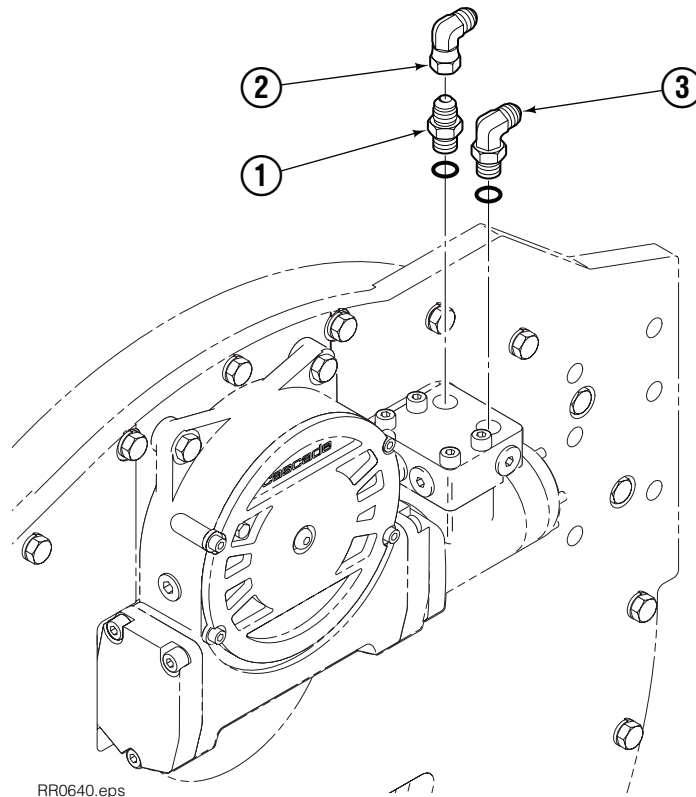

Rotator Group

65G							
REF	QTY	PART NO.	DESCRIPTION	REF	QTY	PART NO.	DESCRIPTION
		6051997	Rotator Group	9	4	763021	Capscrew, M12 x 30
1	1	6059682	Baseplate	10	24	767596	Capscrew, M12 x 40 ●
2	1	6050786	Faceplate	11	1	6080266	Seal ★
3	1	213761	Bearing Assembly	12	1	6605	Plug
4	1	7401	Grease Fitting	13	1	6077615	Cover Plate ★
5	9	6057357	Capscrew, M12 x 45 ■	14	3	767961	Capscrew, M8 x 16 ★
6	13	213633	Capscrew, M12 x 55 ■	15	1	7406	Grease Fitting
7	17	683822	Lockwasher, M12 ■	16	2	631428	Plug
8	1	795491	Drive Group ◆				

Fitting Group

RR0640.eps

REF	QTY	PART NO.	DESCRIPTION
		212367	Fitting Group
1	1	601377	Fitting, 8-8
2	1	605761	Fitting, 8-8
3	1	601250	Fitting, 8-8

Drive Group

REF	QTY	PART NO.	DESCRIPTION	REF	QTY	PART NO.	DESCRIPTION
		795491	Drive Group with 2.8 c.i. Motor	20	1	3014870	Seal
1	6	769570	Capscrew, M12 x 25	21	1	6033892	Bearing ★
2	1	676855	Cover	22	1	675609	Worm Gear
3	1	604510	Fitting, 6	23	1	670581	Bearing
4	●	670574	Shim – .010" (brown)	24	1	7214	Snap Ring
5	●	671757	Shim – .015" (pink)	25	1	643423	O-Ring
6	●	671758	Shim – .020" (yellow)	26	1	775552	Cover
7	2	670579	Bearing	27	1	783609	Seal
8	1	670582	Key	28	1	783608	Capscrew, M10 x 16
9	1	670506	Pinion	29	4	200882	Capscrew, M8 x 20
10	1	775551	Housing	30	1	644010	Relief Fitting
11	1	686465	Gasket	31	4	4468	Capscrew, 3/8 NC x .75
12	1	675608	Worm	32	1	775553	Adapter
13	2	2705	O-Ring	33	1	670575	Gasket
14	1	670549	Check Valve ◆	34	4	768798	Capscrew, M8 x 40
15	4	6444	Lockwasher	35	4	787384	Lockwasher
16	4	607059	Capscrew, 5/16 NC x 1.75	36	4	221494	Washer, M8
17	1	6063316	Check Valve ◆	37	1	656300	Gear Box Lube – 48 oz.
18	1	6097945	Drive Motor – 2.8 c.i. ■	38	1	668184	Sealant
19	1	206392	Drive Motor – 2.8 c.i. ■			670578	Shim Service Kit (items 4-6,11,25,38)