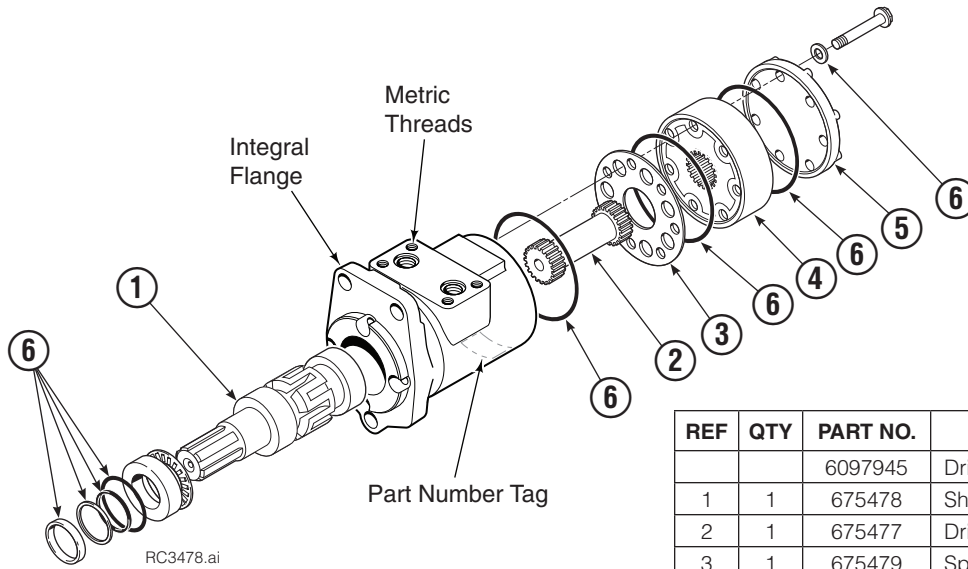

Fitting Group

RR0640.eps

REF	QTY	PART NO.	DESCRIPTION
		212367	Fitting Group
1	1	601377	Fitting, 8-8
2	1	605761	Fitting, 8-8
3	1	601250	Fitting, 8-8

Drive Group

REF	QTY	PART NO.	DESCRIPTION	REF	QTY	PART NO.	DESCRIPTION
		795491	Drive Group with 2.8 c.i. Motor	20	1	3014870	Seal
1	6	769570	Capscrew, M12 x 25	21	1	6033892	Bearing ★
2	1	676855	Cover	22	1	675609	Worm Gear
3	1	604510	Fitting, 6	23	1	670581	Bearing
4	●	670574	Shim – .010" (brown)	24	1	7214	Snap Ring
5	●	671757	Shim – .015" (pink)	25	1	643423	O-Ring
6	●	671758	Shim – .020" (yellow)	26	1	775552	Cover
7	2	670579	Bearing	27	1	783609	Seal
8	1	670582	Key	28	1	783608	Capscrew, M10 x 16
9	1	670506	Pinion	29	4	200882	Capscrew, M8 x 20
10	1	775551	Housing	30	1	644010	Relief Fitting
11	1	686465	Gasket	31	4	4468	Capscrew, 3/8 NC x .75
12	1	675608	Worm	32	1	775553	Adapter
13	2	2705	O-Ring	33	1	670575	Gasket
14	1	670549	Check Valve ◆	34	4	768798	Capscrew, M8 x 40
15	4	6444	Lockwasher	35	4	787384	Lockwasher
16	4	607059	Capscrew, 5/16 NC x 1.75	36	4	221494	Washer, M8
17	1	6063316	Check Valve ◆	37	1	656300	Gear Box Lube – 48 oz.
18	1	6097945	Drive Motor – 2.8 c.i. ■	38	1	668184	Sealant
19	1	206392	Drive Motor – 2.8 c.i. ■			670578	Shim Service Kit (items 4-6,11,25,38)

● Quantity as required.

◆ See Valve page for parts breakdown.

■ See Drive Motor page for parts breakdown.

★ For service replacement use Bearing 670580.

Drive Motor

REF	QTY	PART NO.	DESCRIPTION
		6097945	Drive Motor – 2.8 c.i.
1	1	675478	Shaft
2	1	675477	Drive
3	1	675479	Spacer Plate
4	1	685074	Gerotor Set
5	1	675482	End Cap
6	1	206405	Service Kit ●