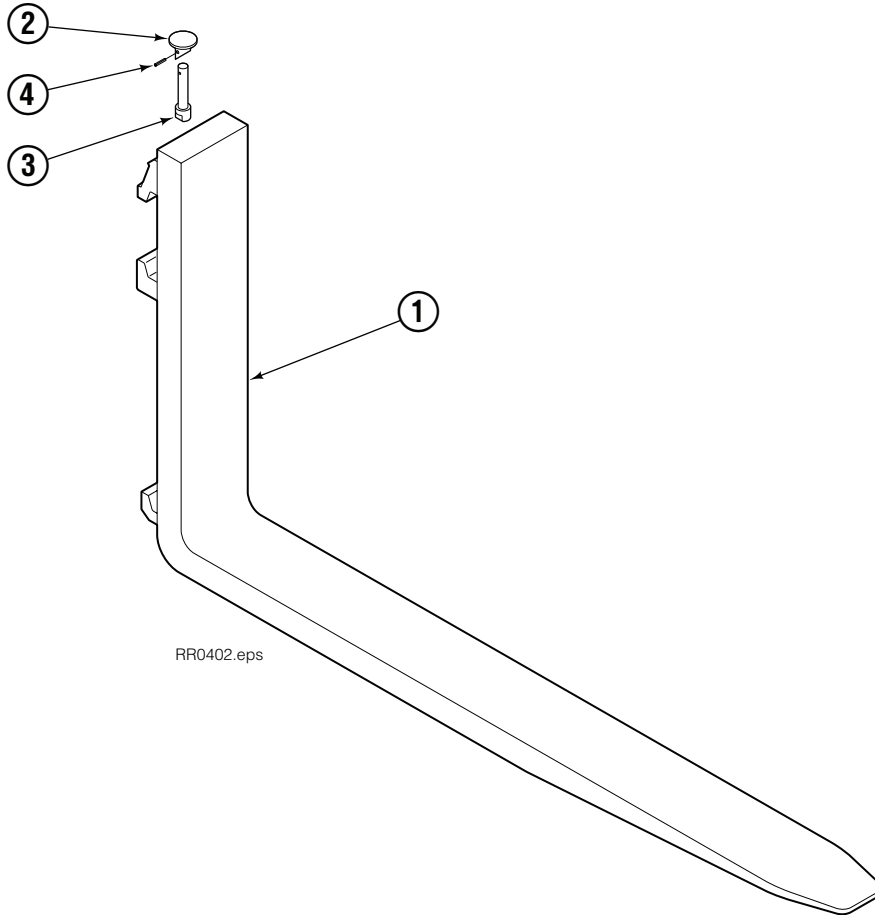

Fork Group

65G			
REF	QTY	PART NO.	DESCRIPTION
		6052647	Fork Assembly
1	1	6052640	Fork
2	1	7000209	Knob ◆
3	1	7000200	Pin ◆
4	1	7000210	Coiled Spring Pin ◆

◆ Included in Pin Kit 7000032.