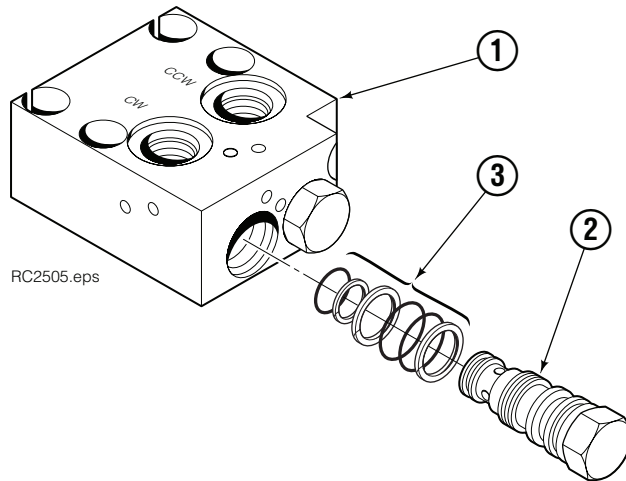

REF	QTY	PART NO.	DESCRIPTION
		6063316	Check Valve Assembly
1	1	6063282	Valve Body
2	2	6038929	Check Valve - PO
3	2	667516	Service Kit