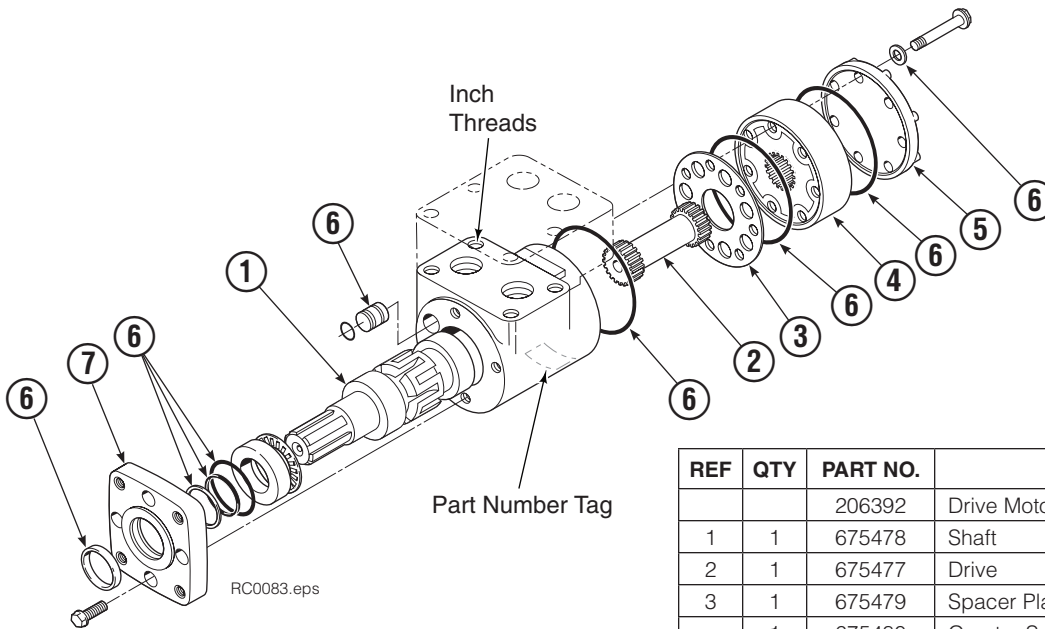

REF	QTY	PART NO.	DESCRIPTION
		206392	Drive Motor – 2.8 c.i.
1	1	675478	Shaft
2	1	675477	Drive
3	1	675479	Spacer Plate
4	1	675480	Gerotor Set (101-1768-007) ■
	1	685075	Gerotor Set (101-1768-009) ■
5	1	675482	End Cap
6	1	206405	Service Kit ●
7	1	685089	Flange (101-1768-007) ■
	1	685090	Flange (101-1768-009) ■

■ See Nameplate under valve for correct part number of Gerotor Set and Flange.
● Compatible with water glycol based hydraulic fluids.
Cascade provides service replacement parts for the listed parts only. Due to cost, if other parts need replacement, the complete drive motor should be replaced.