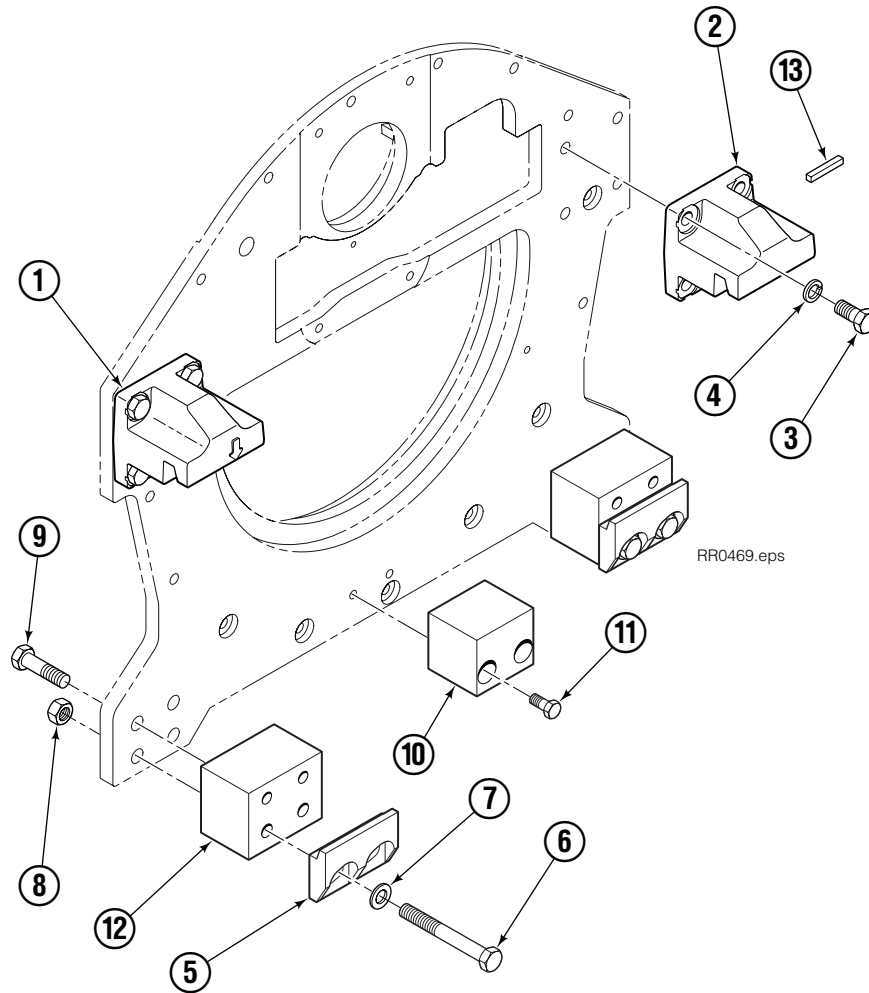

Check Valve

REF	QTY	PART NO.	DESCRIPTION
		670549	Check Valve Assembly
1	2	609453	Fitting, 10
2	2	670552	Spring
3	2	670551	Guide
4	2	7020	Ball
5	2	602580	Fitting, 8
6	2	673989	Spring
7	1	670550	Body
8	1	670553	Spool

REF	QTY	PART NO.	DESCRIPTION
		6063316	Check Valve Assembly
1	1	6063282	Valve Body
2	2	6038929	Check Valve - PO
3	2	667516	Service Kit

Fork Bar Group

65G			
REF	QTY	PART NO.	DESCRIPTION
		6063240	Fork Bar Group
1	1	6062907	Upper Bar
2	1	6062908	Lower Bar
3	18	769581	Capscrew, M20 x 45
4	18	779506	Lockwasher, M20
5	2	775443	Capscrew, M16 x 25

Fork Group

65G			
REF	QTY	PART NO.	DESCRIPTION
		6052647	Fork Assembly
1	1	6052640	Fork
2	1	7000209	Knob ◆
3	1	7000200	Pin ◆
4	1	7000210	Coiled Spring Pin ◆

◆ Included in Pin Kit 7000032.

Bolt-On Mounting Group