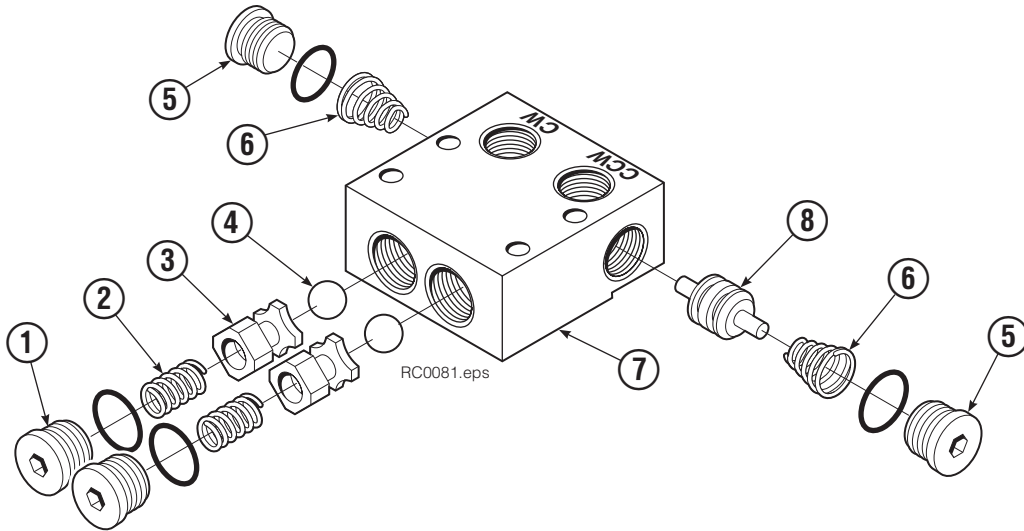

Check Valve

REF	QTY	PART NO.	DESCRIPTION
		670549	Check Valve Assembly
1	2	609453	Fitting, 10
2	2	670552	Spring
3	2	670551	Guide
4	2	7020	Ball
5	2	602580	Fitting, 8
6	2	673989	Spring
7	1	670550	Body
8	1	670553	Spool