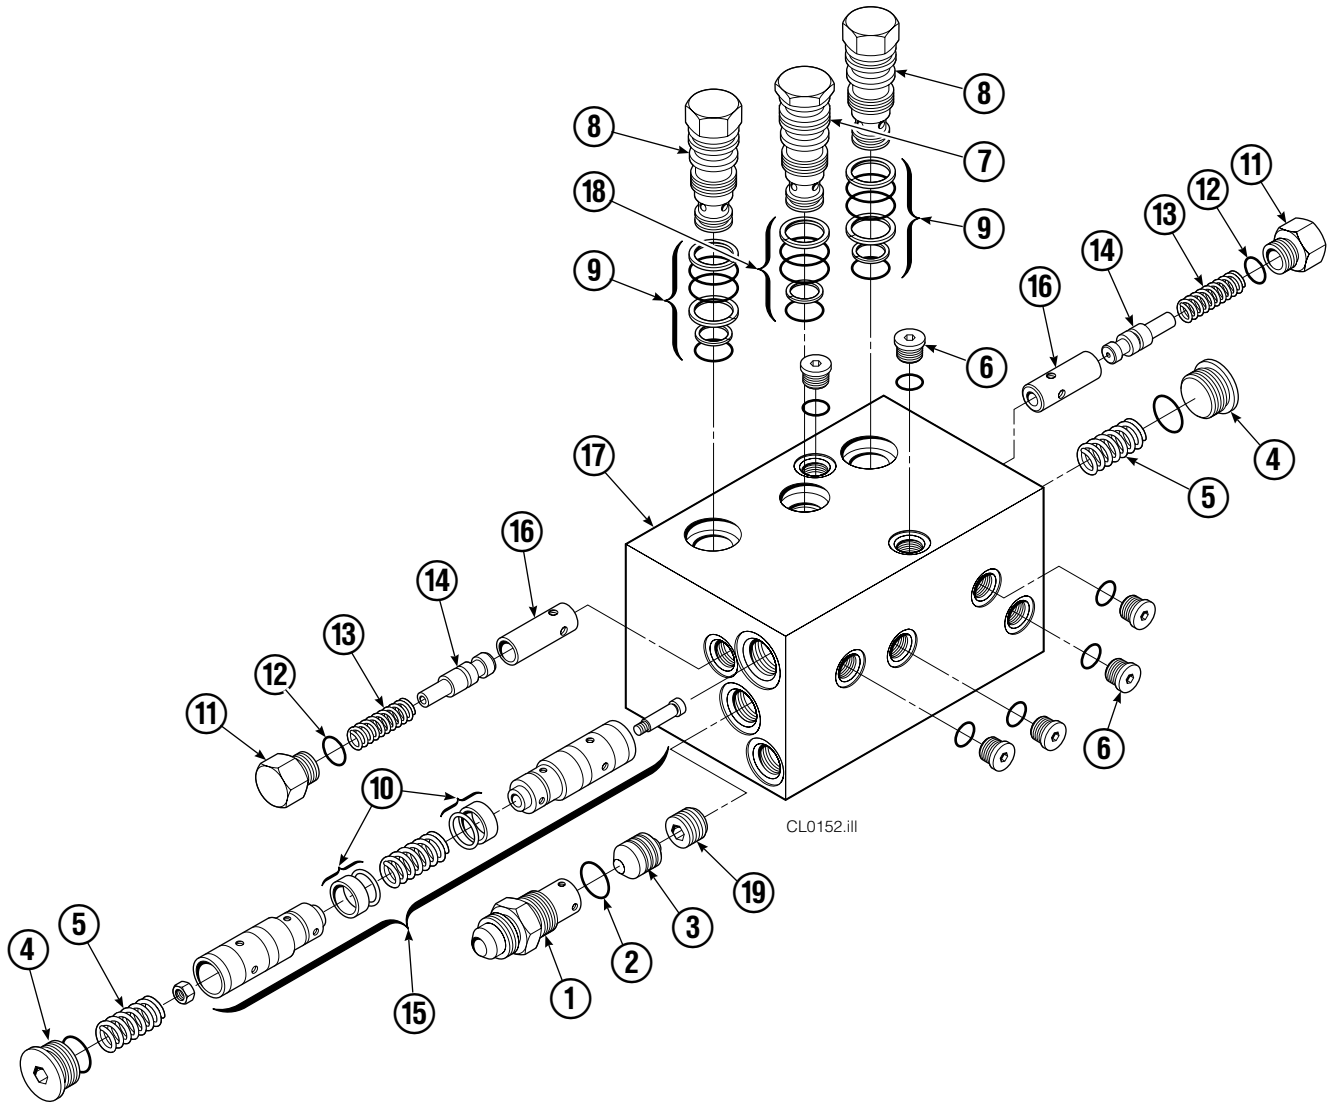

Check Valve

REF	QTY	PART NO.	DESCRIPTION	REF	QTY	PART NO.	DESCRIPTION
		669762	Check Valve – Flow Divider	11	2	667494	Fitting
1	1	667490	Special Fitting	12	2	2840	● O-Ring
2	1	2841	● O-Ring	13	2	673098	Spring
3	1	667471	Spool	14	2	667492	Poppet
4	2	609453	Fitting, 10	15	1	673089	Spool Assembly
5	2	667487	Spring	16	2	667491	Sleeve
6	6	604510	Fitting, 6	17	1	669763	Valve Body
7	1	678270	Check Valve – VPO	18	1	661347	● Service Kit
8	2	659058	Check Valve – PO	19	1	676343	Regeneration Elimination Plug ■
9	2	667516	● Service Kit			667513	Service Kit
10	1	679846	Low Flow Spool Kit				

● Included in Service Kit 667513.

■ For eliminating regeneration circuit only. See Technical Bulletin 121.

Reference: SK-5302.