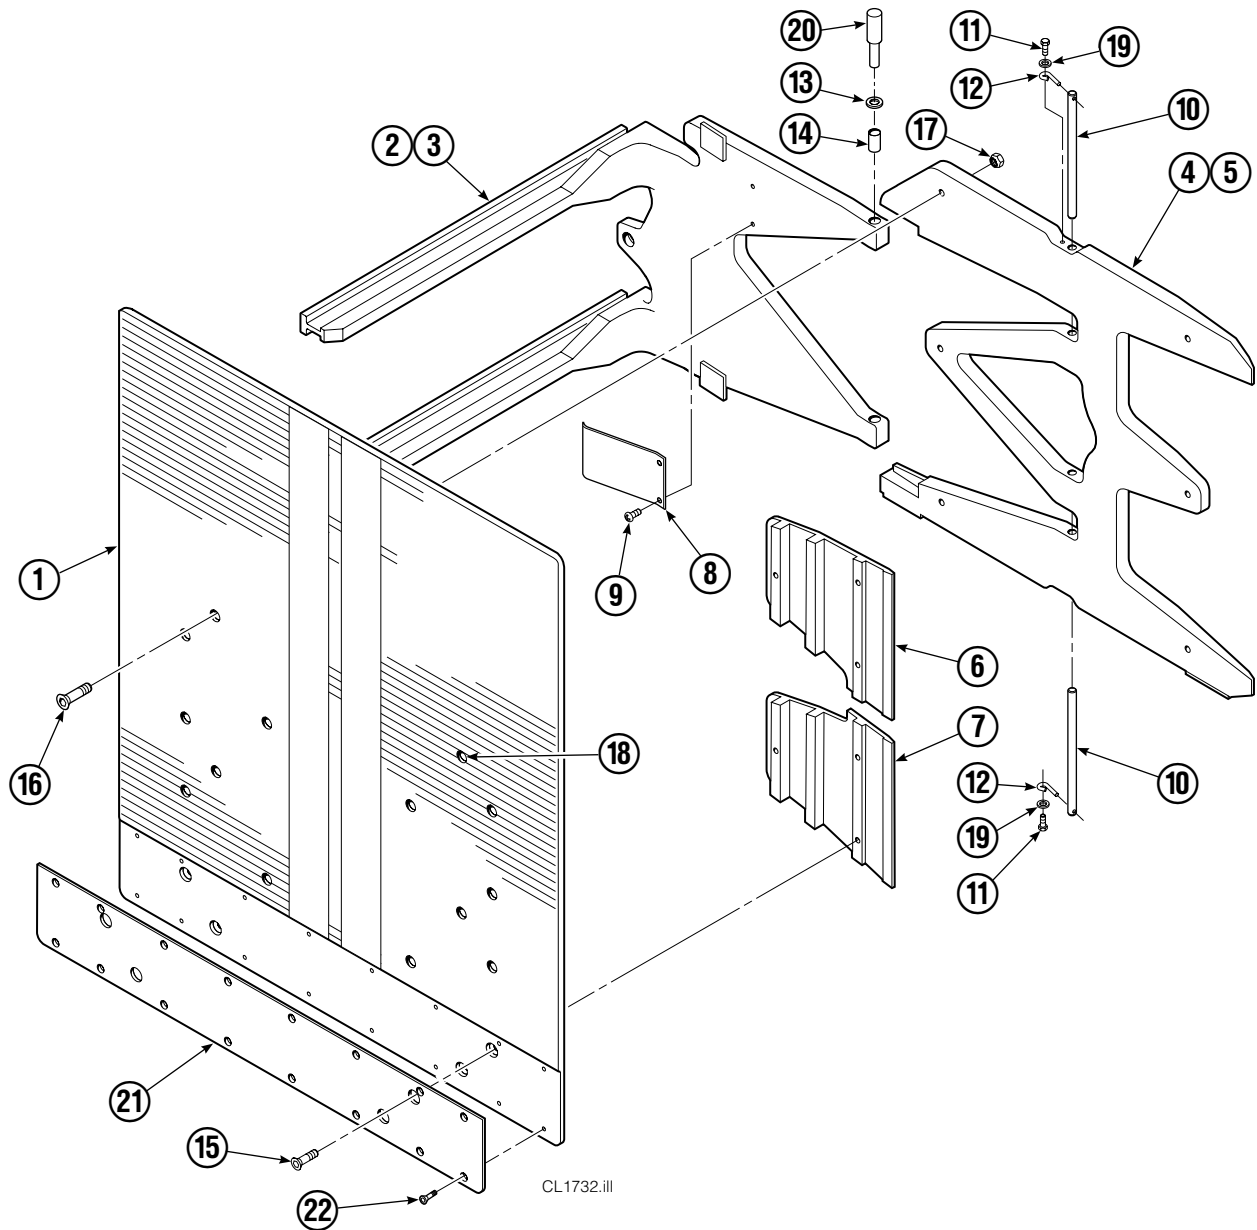

Base Unit Group

CL2270.iii

35D							
REF	QTY	PART NO.	DESCRIPTION	REF	QTY	PART NO.	DESCRIPTION
		6005128	Base Unit	15	2	763025	Nut, M12
1	2	210436	Hose, 24.75 in.	16	2	768414	Capscrew, M12x65
2	2	210449	Hose, 18.25 in.	17	4	208858	Bearing
3	2	6019053	Fitting, 8-6	18	4	667663	Bearing
4	2	209021	Washer, M10	19	4	208857	Bearing
5	1	601377	Fitting, 8-8	20	1	6005219	Mounting Plate - RH
6	2	684594	Capscrew, M10x20	21	1	6005131	Mounting Plate - LH
7	2	766646	Capscrew, M10x20	22	1	221417	Frame - Lower
8	2	671573	Cylinder ▲	23	1	669957	Plate
9	2	768953	Roll Pin - Inner	24	1	671545	Bumper - Lower
10	2	769009	Roll Pin - Outer	25	4	202348	Washer, M12
11	1	221280	Frame - Upper	26	4	768556	Capscrew, M12x45
12	8	667910	Washer	27	2	602580	Fitting, 8
13	8	684659	Capscrew, M12x75	28	6	611288	Fitting, 6-8
14	1	672331	Bumper	29	6	773842	Nut, M12

● Included in Service Kit 667513.

■ For eliminating regeneration circuit only. See Technical Bulletin 121.

Reference: SK-5302.

Valve Adaption Group

35D			
REF	QTY	PART NO.	DESCRIPTION
		672562	Valve Adaption Group
1	1	672560	Tube
2	1	672559	Tube
3	2	672561	Tube
4	1	669323	Capscrew
5	1	674130	Cover Plate
6	1	674128	Clamp
7	2	674129	Clamp
8	1	674131	Weld Plate

Reference: SK-4799.

Arms and Pads

35D

REF	QTY	PART NO.	DESCRIPTION	REF	QTY	PART NO.	DESCRIPTION
1	2	3008584	Contact Pad – 48x48 in.	12	4	682999	Eye Pin
2	1	220959	Arm – LH	13	8	675620	Washer, M10
3	1	221088	Arm – RH	14	8	200590	Bushing
4	1	210403	Stabilizer – LH	15	12	766646	Capscrew, M10 x 20
5	1	210406	Stabilizer – RH	16	12	768706	Capscrew, M12 x 35
6	2	210180	Filler Block – LH Upper/RH Lower	17	12	773842	Nut, M12
7	2	210179	Filler Block – LH Lower/RH Upper	18	▲	676841	Contact Pad Repair Kit
8	2	210154	Spring	19	4	787398	Washer, M8
9	4	203405	Capscrew, M10 x 16	20	1	675626	Tool – Bushing Driver
10	4	210161	Pin	21	2	3009526	Wear Strip
11	4	787372	Capscrew, M8 x 20	22	32	767439	Capscrew, M8 x 16