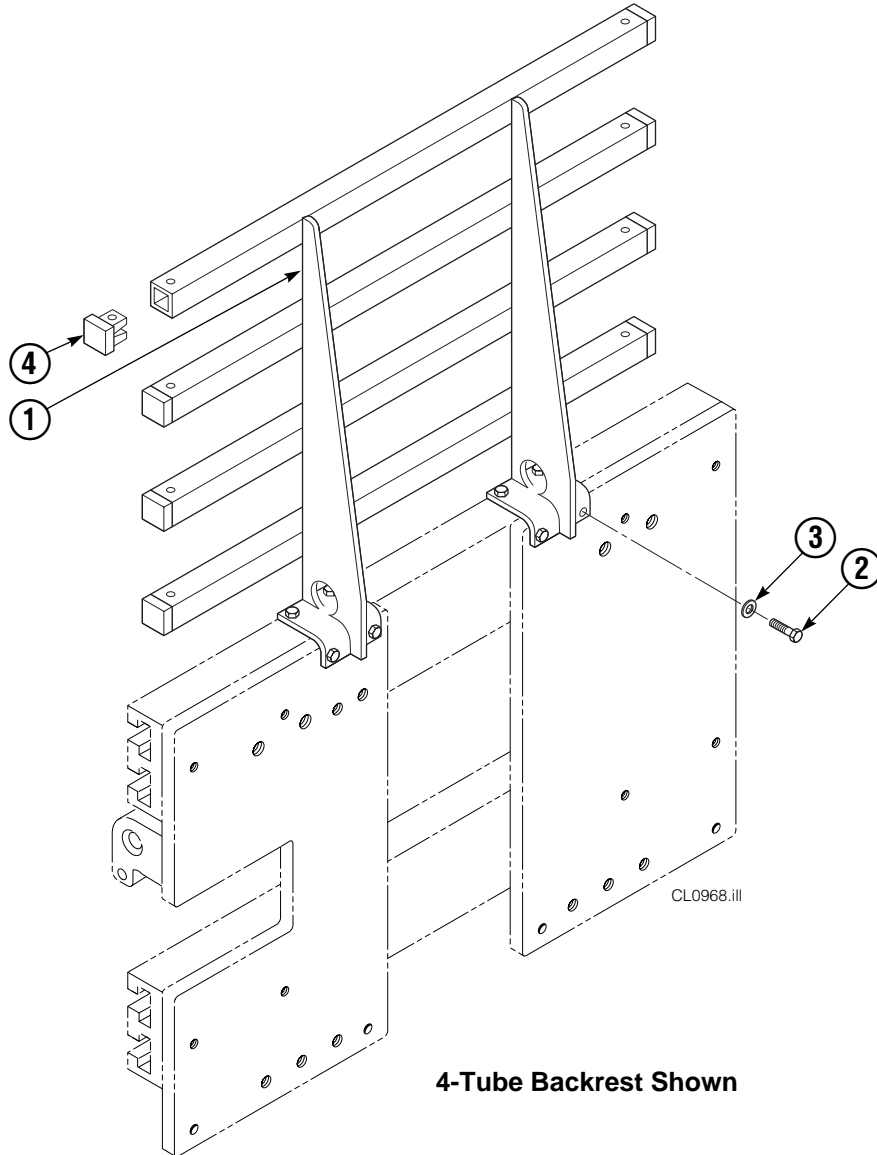

Base Unit Group

CL2270.iii

35D							
REF	QTY	PART NO.	DESCRIPTION	REF	QTY	PART NO.	DESCRIPTION
		6005128	Base Unit	15	2	763025	Nut, M12
1	2	210436	Hose, 24.75 in.	16	2	768414	Capscrew, M12x65
2	2	210449	Hose, 18.25 in.	17	4	208858	Bearing
3	2	6019053	Fitting, 8-6	18	4	667663	Bearing
4	2	209021	Washer, M10	19	4	208857	Bearing
5	1	601377	Fitting, 8-8	20	1	6005219	Mounting Plate - RH
6	2	684594	Capscrew, M10x20	21	1	6005131	Mounting Plate - LH
7	2	766646	Capscrew, M10x20	22	1	221417	Frame - Lower
8	2	671573	Cylinder ▲	23	1	669957	Plate
9	2	768953	Roll Pin - Inner	24	1	671545	Bumper - Lower
10	2	769009	Roll Pin - Outer	25	4	202348	Washer, M12
11	1	221280	Frame - Upper	26	4	768556	Capscrew, M12x45
12	8	667910	Washer	27	2	602580	Fitting, 8
13	8	684659	Capscrew, M12x75	28	6	611288	Fitting, 6-8
14	1	672331	Bumper	29	6	773842	Nut, M12

Reference: SK-4799.

Arms and Pads

35D

REF	QTY	PART NO.	DESCRIPTION	REF	QTY	PART NO.	DESCRIPTION
1	2	3008584	Contact Pad – 48x48 in.	12	4	682999	Eye Pin
2	1	220959	Arm – LH	13	8	675620	Washer, M10
3	1	221088	Arm – RH	14	8	200590	Bushing
4	1	210403	Stabilizer – LH	15	12	766646	Capscrew, M10 x 20
5	1	210406	Stabilizer – RH	16	12	768706	Capscrew, M12 x 35
6	2	210180	Filler Block – LH Upper/RH Lower	17	12	773842	Nut, M12
7	2	210179	Filler Block – LH Lower/RH Upper	18	▲	676841	Contact Pad Repair Kit
8	2	210154	Spring	19	4	787398	Washer, M8
9	4	203405	Capscrew, M10 x 16	20	1	675626	Tool – Bushing Driver
10	4	210161	Pin	21	2	3009526	Wear Strip
11	4	787372	Capscrew, M8 x 20	22	32	767439	Capscrew, M8 x 16

Reference: Common Parts 210495, Stabilizer Group 210409,
Contact Pad Group 3007952, S-10436, S-10437,
S-20042, S-20044, S-20045.

▲ Repairs one hole.

Backrest Group

35D			
REF	QTY	PART NO.	DESCRIPTION
		221577	Backrest Group
1	1	669897	Backrest
2	8	768810	Capscrew, M10x30
3	8	667910	Washer, M10
4	8	674356	Tube End