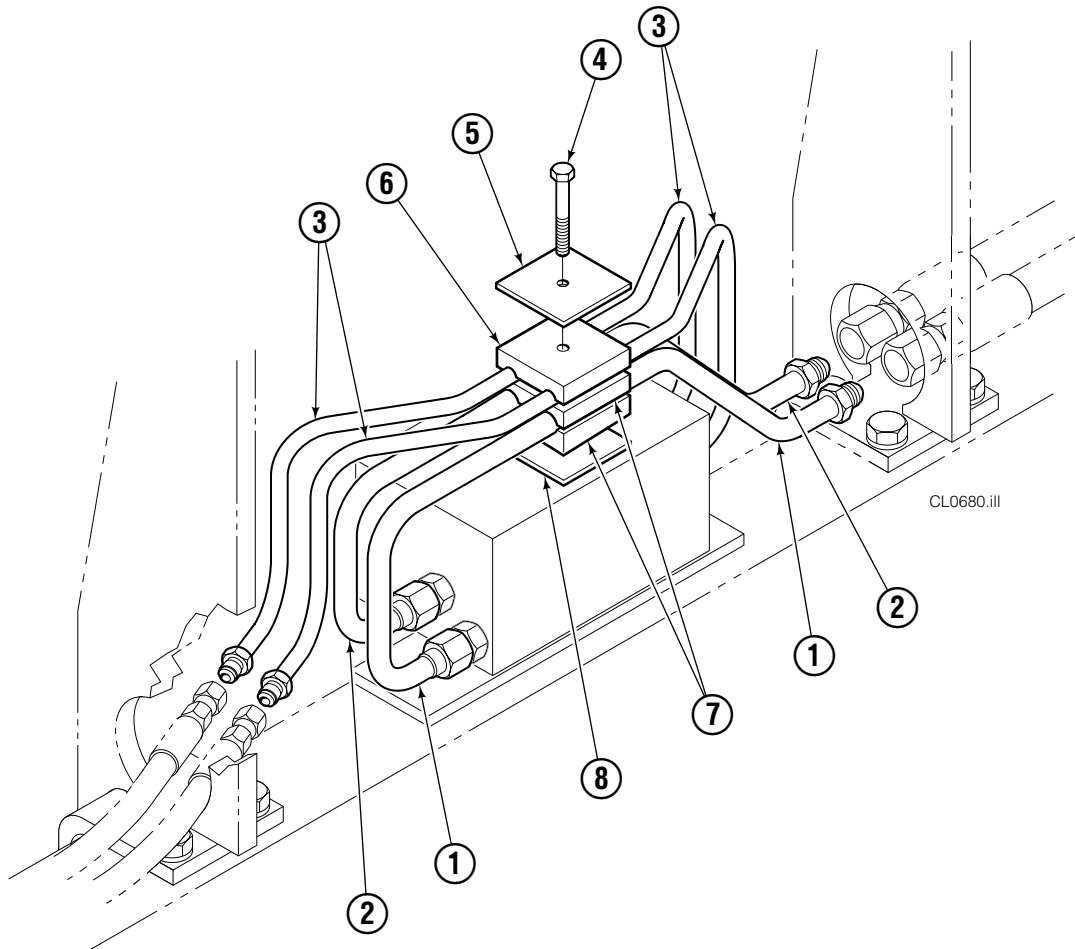

▲ See Cylinder page for parts breakdown.

Reference: SK-6390.

Cylinder

35D			
REF	QTY	PART NO.	DESCRIPTION
		671573	Cylinder Assembly
1	2	6510	Cotter Pin ■
2	2	667624	Nut Retainer ■
3	2	667625	Nut ■
4	1	671574	Shell
5	1	602580	Fitting
6	1	558400	Piston
7	1	2716	O-Ring ▲
8	1	662454	Seal ▲
9	1	667626	Washer
10	1	2787	O-Ring ▲
11	1	615130	Back-Up Ring ▲
12	1	667917	Retainer
13	1	662448	Seal ▲
14	1	638243	Nylon Ring ▲
15	1	636853	Wiper ▲
16	1	668031	Nut
17	1	671571	Rod
18	1	671049	Seal Loader, Piston ▲
19	1	671052	Seal Loader, Retainer ▲
		667995	Service Kit

▲ Included in Service Kit 667995.

■ Included in Nut Service Kit 668926.

Reference: S-7662.

Check Valve

REF	QTY	PART NO.	DESCRIPTION	REF	QTY	PART NO.	DESCRIPTION
		669762	Check Valve – Flow Divider	11	2	667494	Fitting
1	1	667490	Special Fitting	12	2	2840	● O-Ring
2	1	2841	● O-Ring	13	2	673098	Spring
3	1	667471	Spool	14	2	667492	Poppet
4	2	609453	Fitting, 10	15	1	673089	Spool Assembly
5	2	667487	Spring	16	2	667491	Sleeve
6	6	604510	Fitting, 6	17	1	669763	Valve Body
7	1	678270	Check Valve – VPO	18	1	661347	● Service Kit
8	2	659058	Check Valve – PO	19	1	676343	Regeneration Elimination Plug ■
9	2	667516	● Service Kit			667513	Service Kit
10	1	679846	Low Flow Spool Kit				

● Included in Service Kit 667513.

■ For eliminating regeneration circuit only. See Technical Bulletin 121.

Reference: SK-5302.

Valve Adaption Group

35D			
REF	QTY	PART NO.	DESCRIPTION
		672562	Valve Adaption Group
1	1	672560	Tube
2	1	672559	Tube
3	2	672561	Tube
4	1	669323	Capscrew
5	1	674130	Cover Plate
6	1	674128	Clamp
7	2	674129	Clamp
8	1	674131	Weld Plate