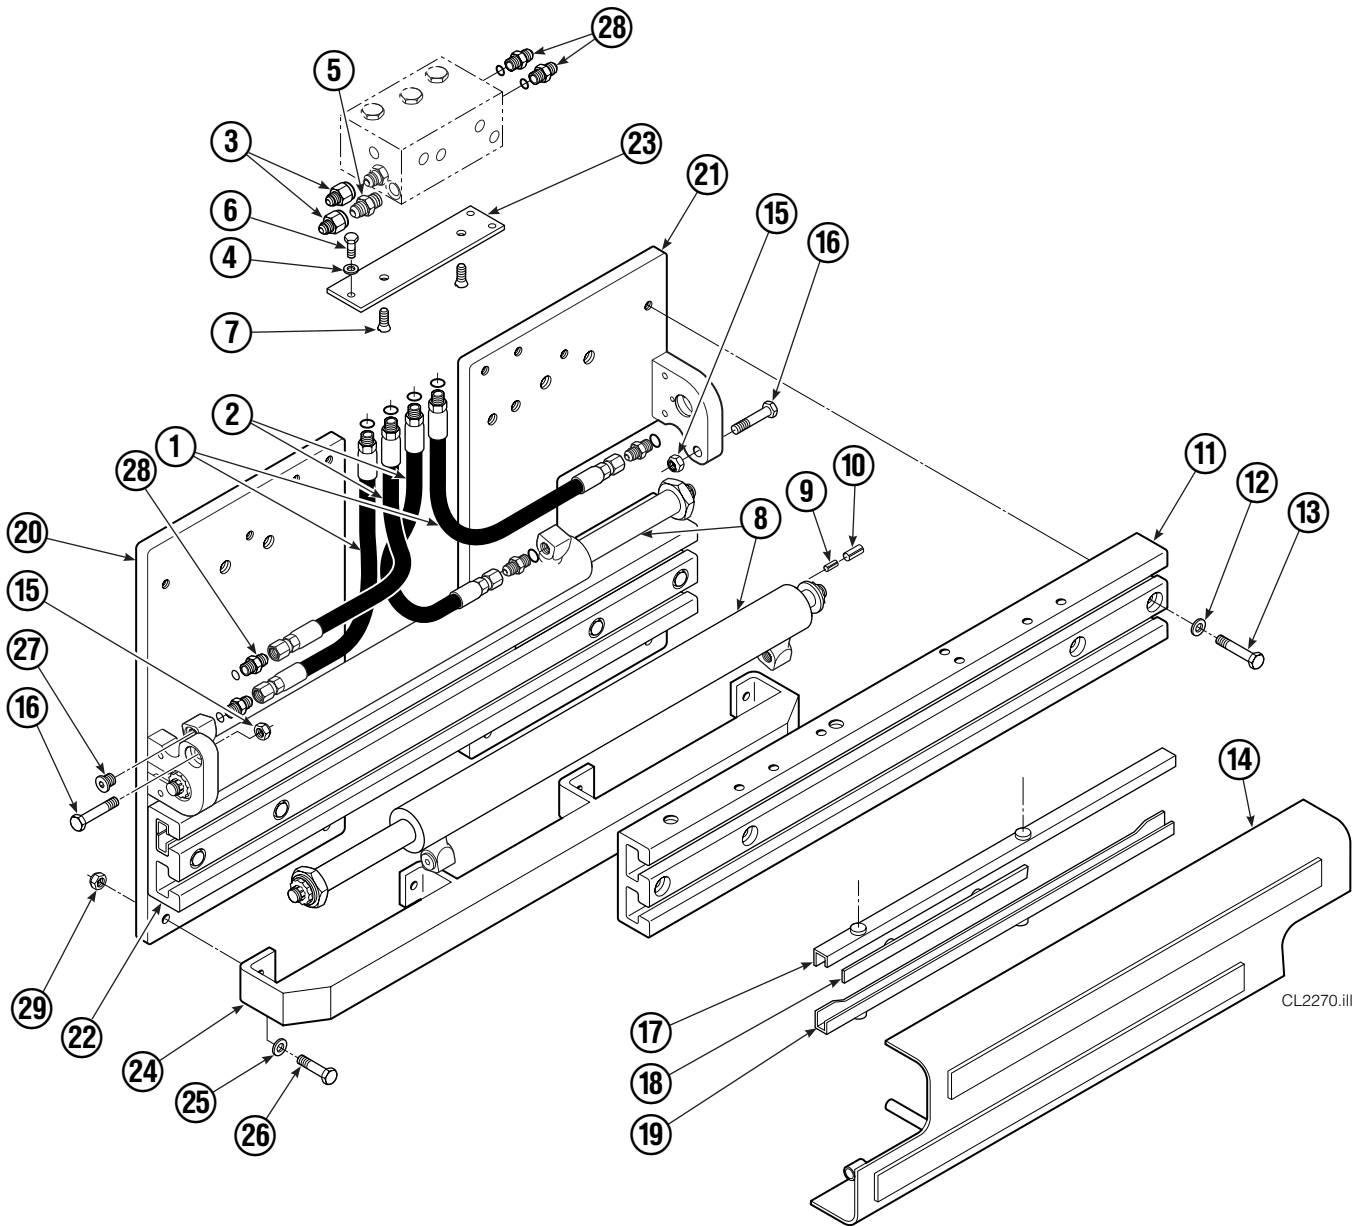

Internet: www.cascorp.com

Safety Decals

REF	QTY	PART NO.	DESCRIPTION
1	1	679150	No Step Decal
2	2	665595	No Hand Hold Decal
3	1	679059	Quick Change Hook Decal

Publications

GA0006.eps

PART NO.	DESCRIPTION
670487	Service Manual
670834	Operators Guide
670488	Installation Instructions
680664	Servicing Cascade Cylinders-VHS
679929	Tool Catalog
673964	Literature Index Order Form

Base Unit Group

CL2270.iii

35D							
REF	QTY	PART NO.	DESCRIPTION	REF	QTY	PART NO.	DESCRIPTION
		6005128	Base Unit	15	2	763025	Nut, M12
1	2	210436	Hose, 24.75 in.	16	2	768414	Capscrew, M12x65
2	2	210449	Hose, 18.25 in.	17	4	208858	Bearing
3	2	6019053	Fitting, 8-6	18	4	667663	Bearing
4	2	209021	Washer, M10	19	4	208857	Bearing
5	1	601377	Fitting, 8-8	20	1	6005219	Mounting Plate - RH
6	2	684594	Capscrew, M10x20	21	1	6005131	Mounting Plate - LH
7	2	766646	Capscrew, M10x20	22	1	221417	Frame - Lower
8	2	671573	Cylinder ▲	23	1	669957	Plate
9	2	768953	Roll Pin - Inner	24	1	671545	Bumper - Lower
10	2	769009	Roll Pin - Outer	25	4	202348	Washer, M12
11	1	221280	Frame - Upper	26	4	768556	Capscrew, M12x45
12	8	667910	Washer	27	2	602580	Fitting, 8
13	8	684659	Capscrew, M12x75	28	6	611288	Fitting, 6-8
14	1	672331	Bumper	29	6	773842	Nut, M12

▲ See Cylinder page for parts breakdown.

Reference: SK-6390.

Cylinder

35D			
REF	QTY	PART NO.	DESCRIPTION
		671573	Cylinder Assembly
1	2	6510	Cotter Pin ■
2	2	667624	Nut Retainer ■
3	2	667625	Nut ■
4	1	671574	Shell
5	1	602580	Fitting
6	1	558400	Piston
7	1	2716	O-Ring ▲
8	1	662454	Seal ▲
9	1	667626	Washer
10	1	2787	O-Ring ▲
11	1	615130	Back-Up Ring ▲
12	1	667917	Retainer
13	1	662448	Seal ▲
14	1	638243	Nylon Ring ▲
15	1	636853	Wiper ▲
16	1	668031	Nut
17	1	671571	Rod
18	1	671049	Seal Loader, Piston ▲
19	1	671052	Seal Loader, Retainer ▲
		667995	Service Kit