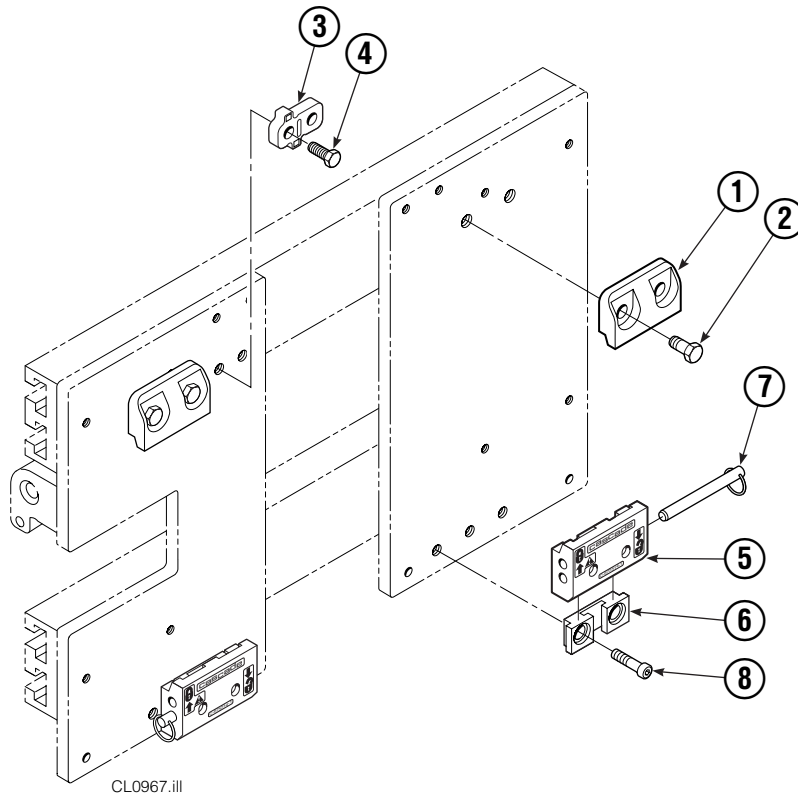

Reference: SK-4799.

Arms and Pads

35D

REF	QTY	PART NO.	DESCRIPTION	REF	QTY	PART NO.	DESCRIPTION
1	2	3008584	Contact Pad – 48x48 in.	12	4	682999	Eye Pin
2	1	220959	Arm – LH	13	8	675620	Washer, M10
3	1	221088	Arm – RH	14	8	200590	Bushing
4	1	210403	Stabilizer – LH	15	12	766646	Capscrew, M10 x 20
5	1	210406	Stabilizer – RH	16	12	768706	Capscrew, M12 x 35
6	2	210180	Filler Block – LH Upper/RH Lower	17	12	773842	Nut, M12
7	2	210179	Filler Block – LH Lower/RH Upper	18	▲	676841	Contact Pad Repair Kit
8	2	210154	Spring	19	4	787398	Washer, M8
9	4	203405	Capscrew, M10 x 16	20	1	675626	Tool – Bushing Driver
10	4	210161	Pin	21	2	3009526	Wear Strip
11	4	787372	Capscrew, M8 x 20	22	32	767439	Capscrew, M8 x 16

Reference: Common Parts 210495, Stabilizer Group 210409,
Contact Pad Group 3007952, S-10436, S-10437,
S-20042, S-20044, S-20045.

▲ Repairs one hole.

Backrest Group

35D			
REF	QTY	PART NO.	DESCRIPTION
		221577	Backrest Group
1	1	669897	Backrest
2	8	768810	Capscrew, M10x30
3	8	667910	Washer, M10
4	8	674356	Tube End

Reference: SK-6390.

Quick-Change Mounting Group

REF	QTY	ITA II	DESCRIPTION
		PART NO.	
		211162	Upper Mounting Group ▲
		211174	Lower Mounting Group ●
1	2	210491	Upper Hook
2	4	768577	Capscrew, M20 x 35
3	1	212999	Center Key
4	2	211129	Capscrew, M16 x 35
5	2	675514	Lower Hook
6	2	675515	Guide
7	2	678832	Pin
8	4	211180	Capscrew, M16 x 30