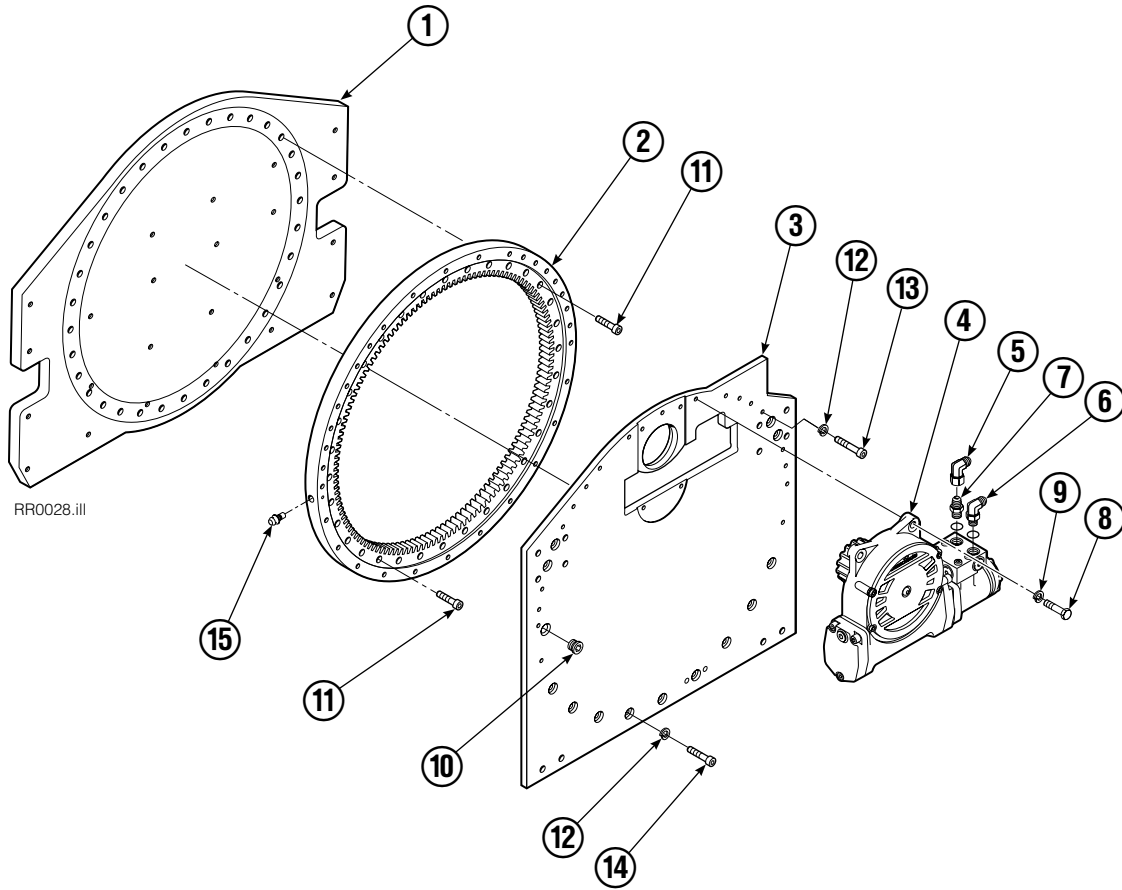

Internet: www.cascorp.com

Rotator Group

REF	QTY	PART NO.	DESCRIPTION
		215078	Frame Group
1	1	213144	Faceplate
2	1	214481	Bearing Assembly
3	1	214555	Baseplate
4	1	795492	Drive Group ▲
5	1	605761	Fitting, 8-8
6	1	601250	Fitting, 8-8
7	1	601377	Fitting, 8-8
8	4	763021	Capscrew, M12 x 30
9	4	6290	Lockwasher, 1/2
10	1	664071	Plug
11	32	768828	Capscrew, M12 x 45
12	32	681473	Washer, M12
13	19	213633	Capscrew, M12 x 55
14	13	206174	Capscrew, M12 x 45
15	1	7401	Grease Fitting

● Quantity as required.

■ See Drive Motor page for parts breakdown.

▲ See Check Valve page for parts breakdown.

Drive Motor

REF	QTY	PART NO.	DESCRIPTION
		206392	Drive Motor
1	1	675478	Shaft
2	1	675477	Drive
3	1	675479	Spacer Plate
■ 4	1	675480	Gerotor Set (101-1768-007)
■ 4	1	685075	Gerotor Set (101-1768-009)
5	1	675482	End Cap
● 6	1	206405	Service Kit
■ 7	1	685089	Flange (101-1768-007)
■ 7	1	685090	Flange (101-1768-009)

Check Valve

REF	QTY	PART NO.	DESCRIPTION
		670549	Check Valve Assembly
1	2	609453	Fitting, 10
2	2	670552	Spring
3	2	670551	Guide
4	2	7020	Ball
5	2	602580	Fitting, 8
6	2	673989	Spring
7	1	670550	Body
8	1	670553	Spool