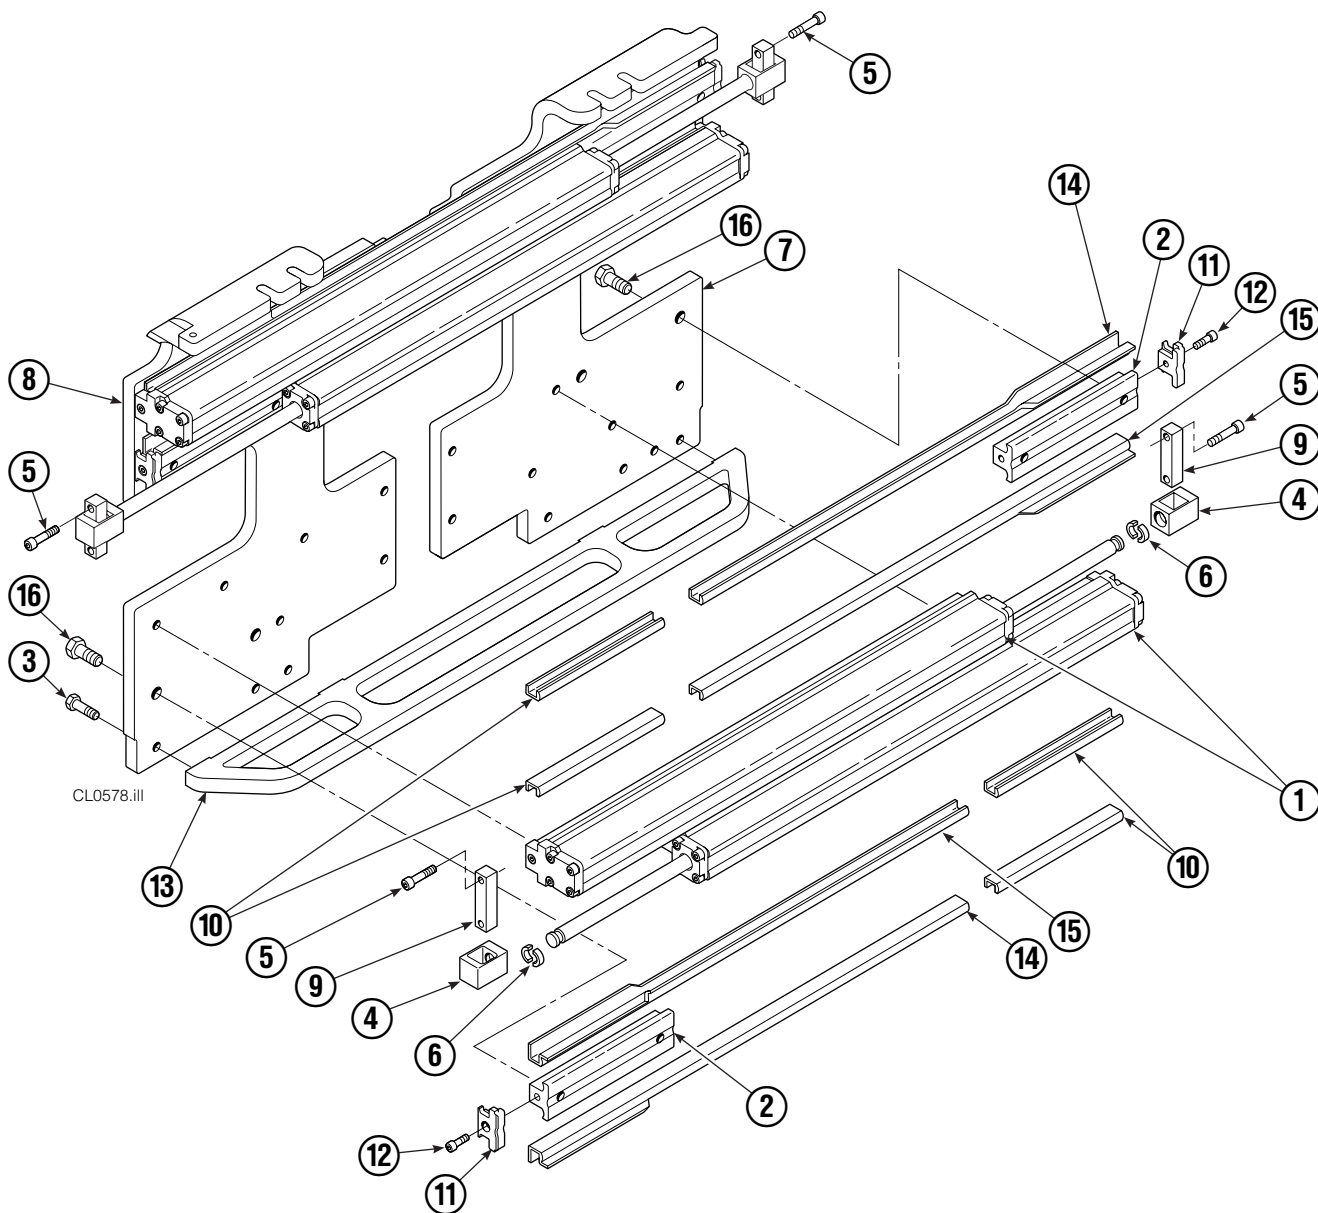

Decals

CL0579.ill

30E			
REF	QTY	PART NO.	DESCRIPTION
1	12	665595	No Hand Hold Decal
2	6	679150	No Step Decal
3	1	211274	Eagle - 80 mm
4	2	211276	Eagle - 240 mm

Publications

GA0006.eps

30E	
PART NO.	DESCRIPTION
	Parts Manual
215204	Service Manual
210273	Operator's Guide
212116	Installation Instructions
679929	Tool Catalog
673964	Literature Index Order Form

Base Unit Group

30E							
REF	QTY	PART NO.	DESCRIPTION	REF	QTY	PART NO.	DESCRIPTION
		217495	Base Unit Group	9	4	210489	Rod End Anchor ●
1	4	210117	Cylinder ▲	10	8	213735	Bearing Spacer
2	4	217001	T-Bar	11	4	210140	Bearing Retainer
3	28	211689	Capscrew, M12 x 30 GR 10.9	12	4	787375	Capscrew, M8 x 20
4	4	209741	Rod End ●	13	1	212500	Bumper
5	8	768303	Capscrew, M10 x 35 ●	14	4	209120	Bearing
6	8	210490	Retainer Half Ring ●	15	4	209119	Bearing
7	1	216997	Baseplate – LH	16	8	211128	Capscrew, M16 x 30 GR 10.9
8	1	216998	Baseplate – RH			213856	Service Kit

▲ See Cylinder page for parts breakdown.

● Included in Cylinder Rod Anchor Kit 213856.

Reference: SK-6089.

Cylinder

CL0268.iii

33E							
REF	QTY	PART NO.	DESCRIPTION	REF	QTY	PART NO.	DESCRIPTION
		210117	Cylinder Assembly	8	2	210053	O-Ring ▲
1	1	210118	Cylinder/Shell	9	2	210050	Back-Up Ring ▲
2	1	4157-820	Rod	10	1	212477	Seal ▲
3	1	213783	Cap	11	1	209808	Seal ▲
4	8	768208	Capscrew, M8 x 25	12	2	214053	O-Ring ▲
5	1	209809	Bearing ▲	13	1	562131	Wiper ▲
6	1	787375	Capscrew, M8 x 20			210090	Service Kit
7	1	212452	Retainer				