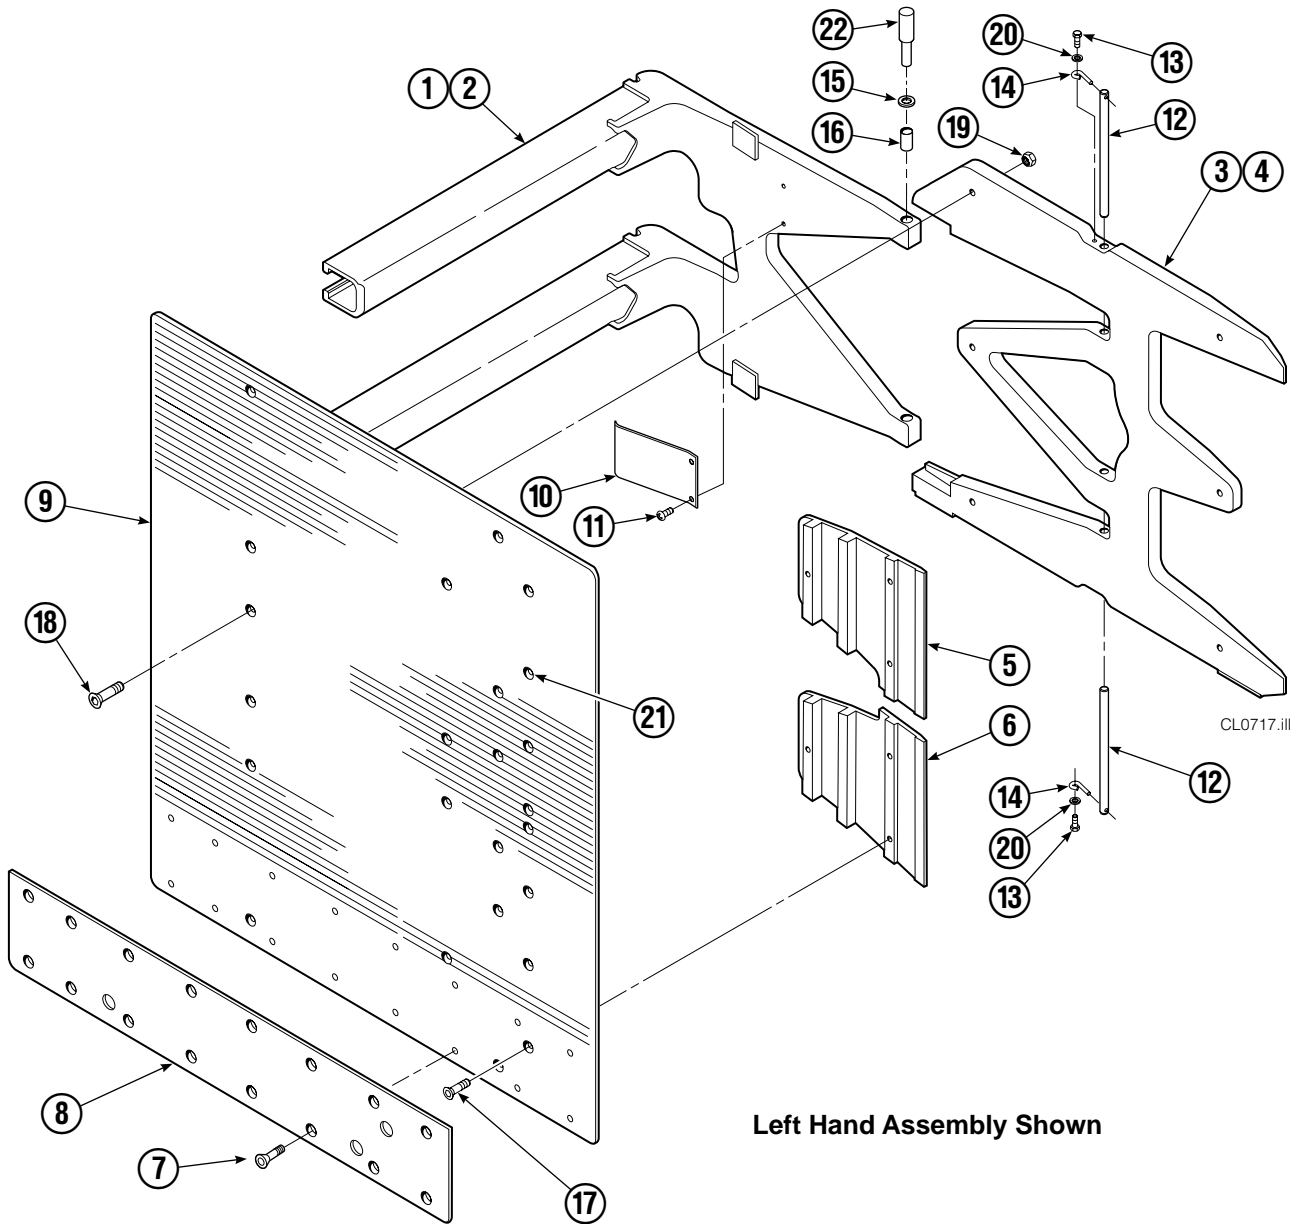

Base Unit Group

30E							
REF	QTY	PART NO.	DESCRIPTION	REF	QTY	PART NO.	DESCRIPTION
		217495	Base Unit Group	9	4	210489	Rod End Anchor ●
1	4	210117	Cylinder ▲	10	8	213735	Bearing Spacer
2	4	217001	T-Bar	11	4	210140	Bearing Retainer
3	28	211689	Capscrew, M12 x 30 GR 10.9	12	4	787375	Capscrew, M8 x 20
4	4	209741	Rod End ●	13	1	212500	Bumper
5	8	768303	Capscrew, M10 x 35 ●	14	4	209120	Bearing
6	8	210490	Retainer Half Ring ●	15	4	209119	Bearing
7	1	216997	Baseplate – LH	16	8	211128	Capscrew, M16 x 30 GR 10.9
8	1	216998	Baseplate – RH			213856	Service Kit

▲ See Valve page for parts breakdown, part number

Valve

Sideshifting Without Regeneration

30E			
REF	QTY	PART NO.	DESCRIPTION
		397275	Valve Assembly
1	1	397274	Valve Body
2	1	214405	Crossover Relief Valve
3	4	682170	Seal Kit ▲
4	1	679988	Shuttle Valve
5	1	679991	Seal Kit ▲
6	3	6025134	Check Valve
7	3	215756	Piston
8	1	609234	Fitting, 4
9	5	604511	Fitting, 6-6 ●
10	1	605743	Fitting, 6-6 ●
		210452	Valve Service Kit

▲ Included in Valve Service Kit 397316.

● Included in Fitting Group 212978.

Arms and Pads

Left Hand Assembly Shown

30E							
REF	QTY	PART NO.	DESCRIPTION	REF	QTY	PART NO.	DESCRIPTION
		6007726	Contact Pad Group (Items 7-9)	11	4	203405	Cap screw, M10 x 16
1	1	212003	Arm – LH	12	4	210161	Pin
2	1	212004	Arm – RH	13	4	787372	Cap screw, M8 x 20
3	1	210403	Stabilizer – LH	14	4	682999	Eye Pin
4	1	210406	Stabilizer – RH	15	10	675620	Washer, M10
5	2	210180	Filler Block – LH Upper/RH Lower	16	8	200590	Bushing
6	2	210179	Filler Block – RH Lower/RH Upper	17	12	766646	Cap screw, M10 x 20
7	32	767439	Cap screw	18	12	768706	Cap screw, M12 x 35
8	1	392605	Wear Strip – LH	19	12	221409	Nut, M12
	1	392602	Wear Strip – RH	20	4	787398	Washer, M8
9	1	3008104	Contact Pad – LH	21	▲	673841	Contact Pad Repair Kit
	1	3008104	Contact Pad – RH	22	1	675626	Tool – Bushing Drive
10	2	210154	Spring				