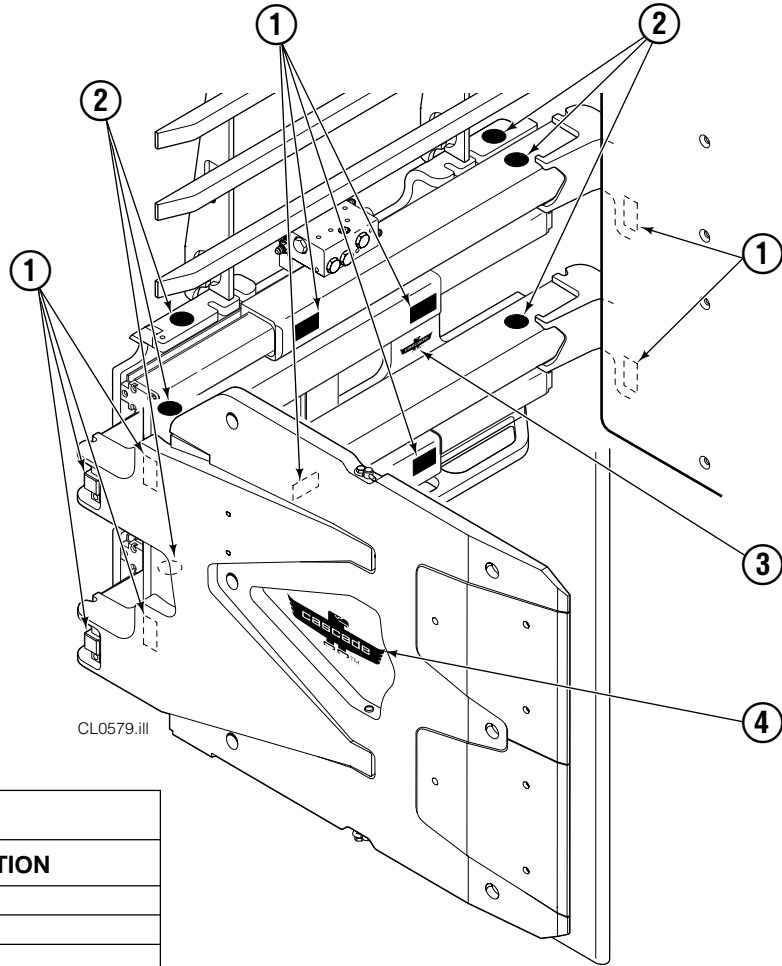

Decals

CL0579.ill

30E			
REF	QTY	PART NO.	DESCRIPTION
1	12	665595	No Hand Hold Decal
2	6	679150	No Step Decal
3	1	211274	Eagle - 80 mm
4	2	211276	Eagle - 240 mm

Publications

GA0006.eps

30E	
PART NO.	DESCRIPTION
	Parts Manual
215204	Service Manual
210273	Operator's Guide
212116	Installation Instructions
679929	Tool Catalog
673964	Literature Index Order Form

Base Unit Group

30E							
REF	QTY	PART NO.	DESCRIPTION	REF	QTY	PART NO.	DESCRIPTION
		217495	Base Unit Group	9	4	210489	Rod End Anchor ●
1	4	210117	Cylinder ▲	10	8	213735	Bearing Spacer
2	4	217001	T-Bar	11	4	210140	Bearing Retainer
3	28	211689	Capscrew, M12 x 30 GR 10.9	12	4	787375	Capscrew, M8 x 20
4	4	209741	Rod End ●	13	1	212500	Bumper
5	8	768303	Capscrew, M10 x 35 ●	14	4	209120	Bearing
6	8	210490	Retainer Half Ring ●	15	4	209119	Bearing
7	1	216997	Baseplate – LH	16	8	211128	Capscrew, M16 x 30 GR 10.9
8	1	216998	Baseplate – RH			213856	Service Kit

▲ See Cylinder page for parts breakdown.

● Included in Cylinder Rod Anchor Kit 213856.

Reference: SK-6089.

Cylinder

CL0268.iii

33E							
REF	QTY	PART NO.	DESCRIPTION	REF	QTY	PART NO.	DESCRIPTION
		210117	Cylinder Assembly	8	2	210053	O-Ring ▲
1	1	210118	Cylinder/Shell	9	2	210050	Back-Up Ring ▲
2	1	4157-820	Rod	10	1	212477	Seal ▲
3	1	213783	Cap	11	1	209808	Seal ▲
4	8	768208	Capscrew, M8 x 25	12	2	214053	O-Ring ▲
5	1	209809	Bearing ▲	13	1	562131	Wiper ▲
6	1	787375	Capscrew, M8 x 20			210090	Service Kit
7	1	212452	Retainer				