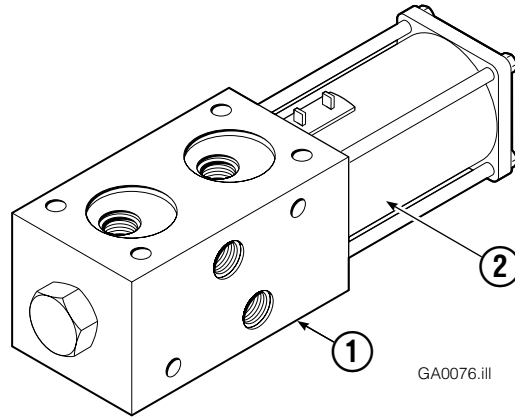

Solenoid Valves

Racine

REF	QTY	PART NO.	DESCRIPTION
1	1	614089	Solenoid Valve - 12V
2	1	665044	Coil - 12V
		685012	Service Kit