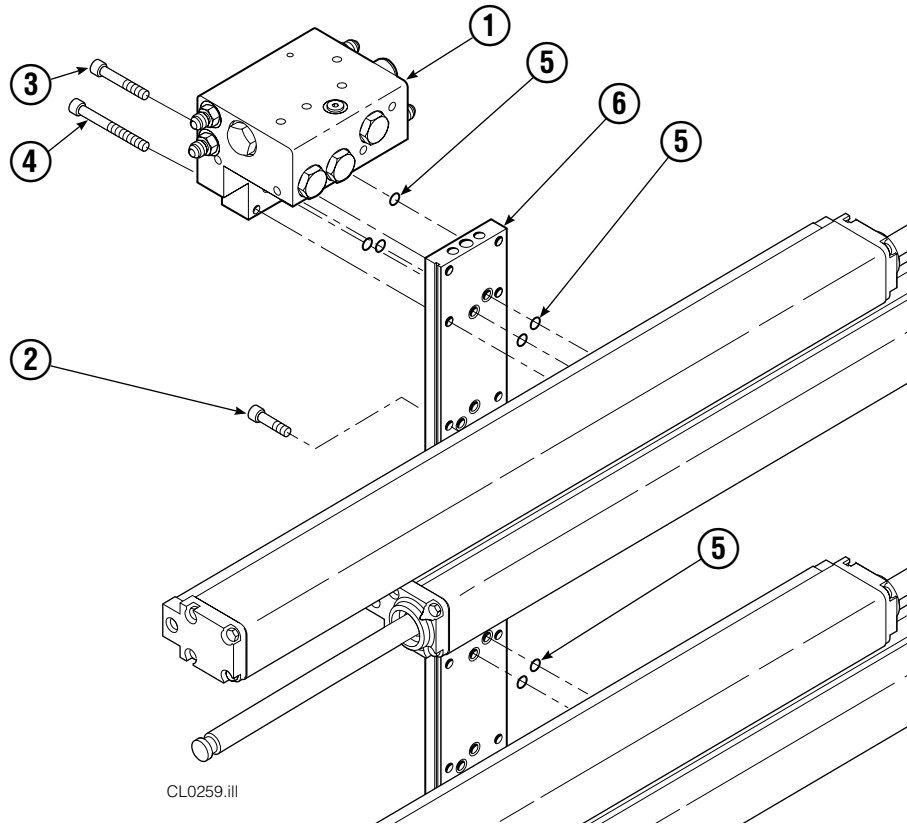

Hydraulic Group

CL0259.ill

30E			
REF	QTY	PART NUMBER	DESCRIPTION
		397326	Valve Group
		212983	Manifold Group
1	1	397275	Valve Assembly ▲
2	6	768208	Capscrew, M8 x 25
3	2	768797	Capscrew, M8 x 40
4	2	768800	Capscrew, M8 x 60
5	11	214053	O-Ring
6	1	212974	Manifold

▲ See Valve page for parts breakdown, part number