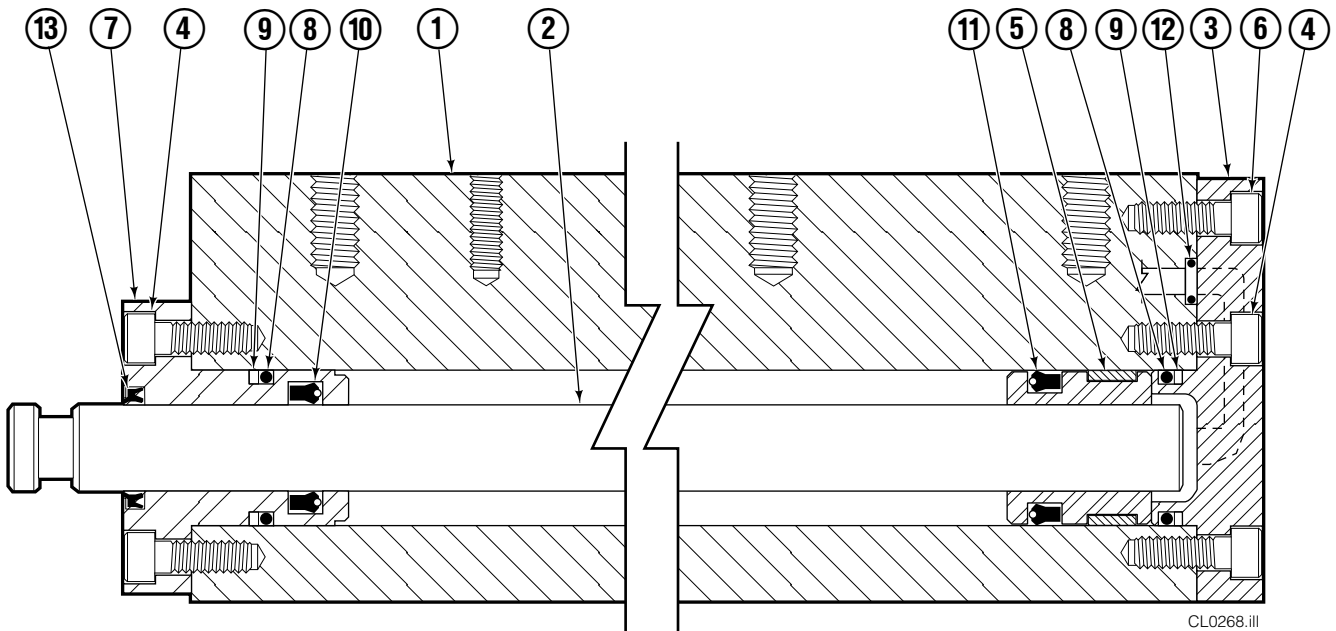

Base Unit Group

30E							
REF	QTY	PART NO.	DESCRIPTION	REF	QTY	PART NO.	DESCRIPTION
		217495	Base Unit Group	9	4	210489	Rod End Anchor ●
1	4	210117	Cylinder ▲	10	8	213735	Bearing Spacer
2	4	217001	T-Bar	11	4	210140	Bearing Retainer
3	28	211689	Capscrew, M12 x 30 GR 10.9	12	4	787375	Capscrew, M8 x 20
4	4	209741	Rod End ●	13	1	212500	Bumper
5	8	768303	Capscrew, M10 x 35 ●	14	4	209120	Bearing
6	8	210490	Retainer Half Ring ●	15	4	209119	Bearing
7	1	216997	Baseplate – LH	16	8	211128	Capscrew, M16 x 30 GR 10.9
8	1	216998	Baseplate – RH			213856	Service Kit

▲ See Cylinder page for parts breakdown.

● Included in Cylinder Rod Anchor Kit 213856.

Reference: SK-6089.

Cylinder

CL0268.iii

33E							
REF	QTY	PART NO.	DESCRIPTION	REF	QTY	PART NO.	DESCRIPTION
		210117	Cylinder Assembly	8	2	210053	O-Ring ▲
1	1	210118	Cylinder/Shell	9	2	210050	Back-Up Ring ▲
2	1	4157-820	Rod	10	1	212477	Seal ▲
3	1	213783	Cap	11	1	209808	Seal ▲
4	8	768208	Capscrew, M8 x 25	12	2	214053	O-Ring ▲
5	1	209809	Bearing ▲	13	1	562131	Wiper ▲
6	1	787375	Capscrew, M8 x 20			210090	Service Kit
7	1	212452	Retainer				