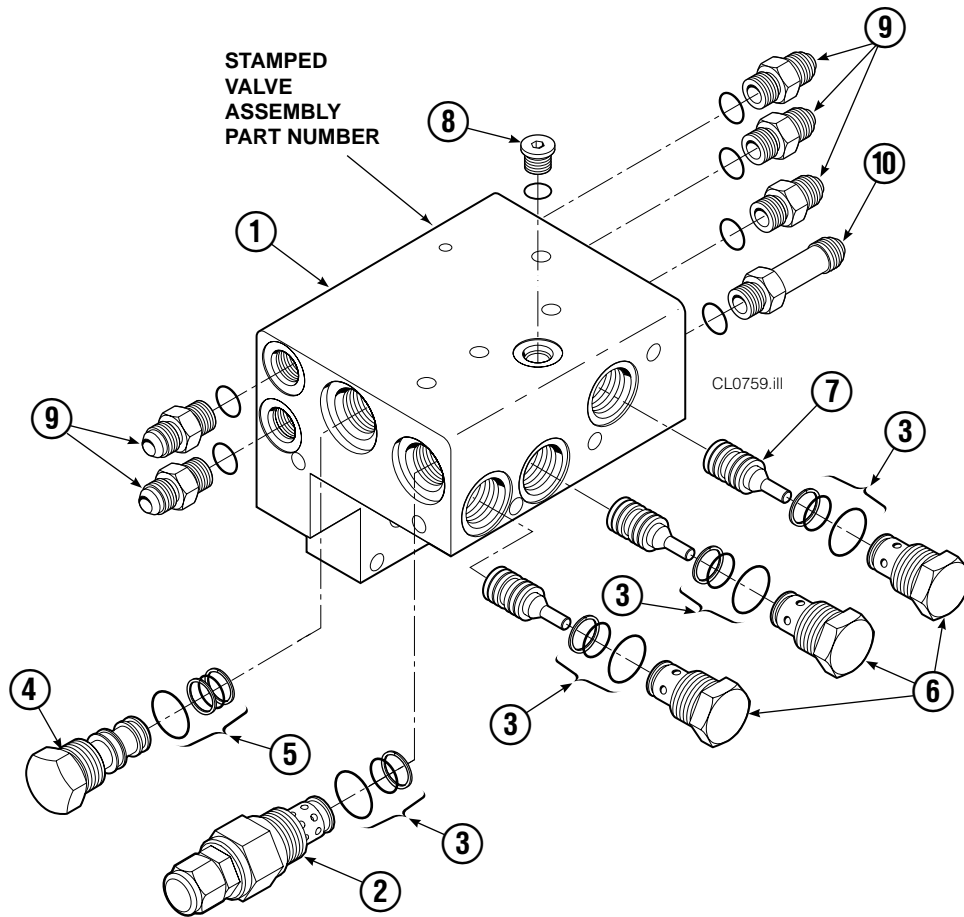

Base Unit Group

30E							
REF	QTY	PART NO.	DESCRIPTION	REF	QTY	PART NO.	DESCRIPTION
		217495	Base Unit Group	9	4	210489	Rod End Anchor ●
1	4	210117	Cylinder ▲	10	8	213735	Bearing Spacer
2	4	217001	T-Bar	11	4	210140	Bearing Retainer
3	28	211689	Capscrew, M12 x 30 GR 10.9	12	4	787375	Capscrew, M8 x 20
4	4	209741	Rod End ●	13	1	212500	Bumper
5	8	768303	Capscrew, M10 x 35 ●	14	4	209120	Bearing
6	8	210490	Retainer Half Ring ●	15	4	209119	Bearing
7	1	216997	Baseplate – LH	16	8	211128	Capscrew, M16 x 30 GR 10.9
8	1	216998	Baseplate – RH			213856	Service Kit

▲ See Cylinder page for parts breakdown.

● Included in Cylinder Rod Anchor Kit 213856.

Reference: SK-6089.

Cylinder

CL0268.iii

33E							
REF	QTY	PART NO.	DESCRIPTION	REF	QTY	PART NO.	DESCRIPTION
		210117	Cylinder Assembly	8	2	210053	O-Ring ▲
1	1	210118	Cylinder/Shell	9	2	210050	Back-Up Ring ▲
2	1	4157-820	Rod	10	1	212477	Seal ▲
3	1	213783	Cap	11	1	209808	Seal ▲
4	8	768208	Capscrew, M8 x 25	12	2	214053	O-Ring ▲
5	1	209809	Bearing ▲	13	1	562131	Wiper ▲
6	1	787375	Capscrew, M8 x 20			210090	Service Kit
7	1	212452	Retainer				

▲ See Valve page for parts breakdown, part number

Valve

Sideshifting Without Regeneration

30E			
REF	QTY	PART NO.	DESCRIPTION
		397275	Valve Assembly
1	1	397274	Valve Body
2	1	214405	Crossover Relief Valve
3	4	682170	Seal Kit ▲
4	1	679988	Shuttle Valve
5	1	679991	Seal Kit ▲
6	3	6025134	Check Valve
7	3	215756	Piston
8	1	609234	Fitting, 4
9	5	604511	Fitting, 6-6 ●
10	1	605743	Fitting, 6-6 ●
		210452	Valve Service Kit