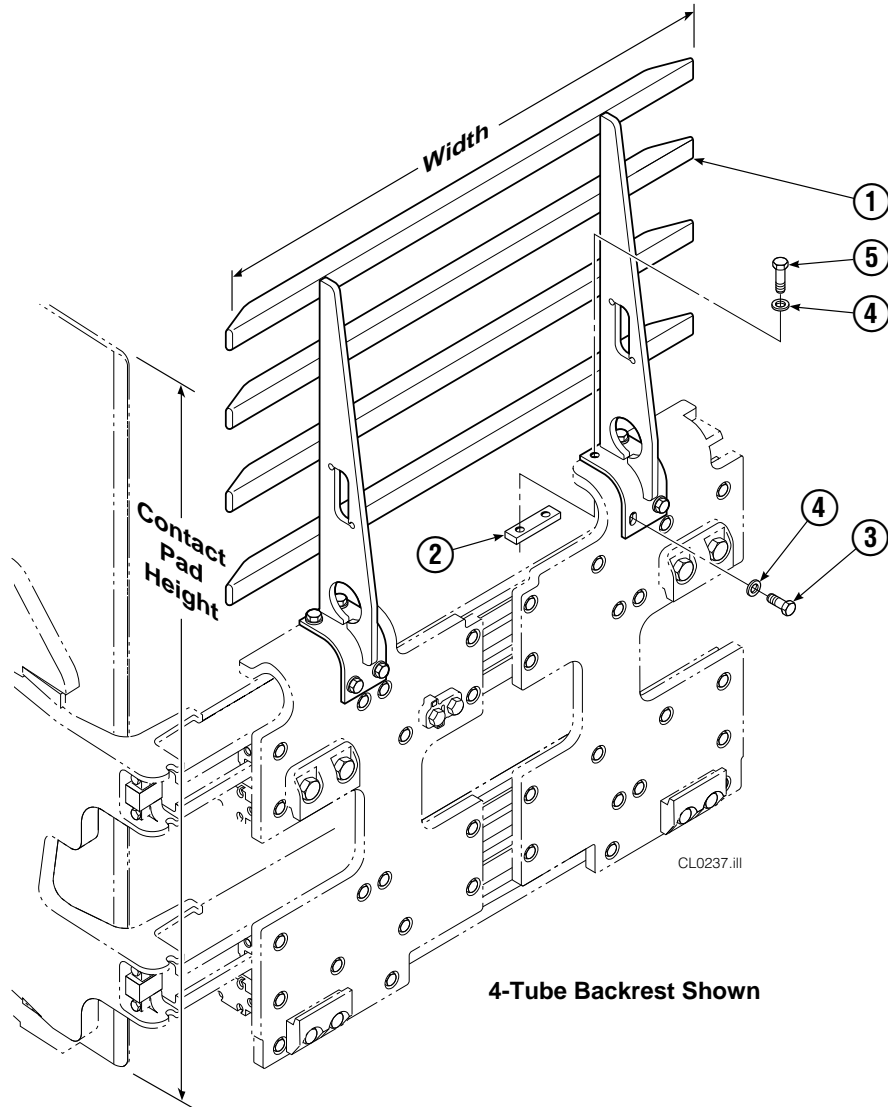

▲ See Valve page for parts breakdown, part number

Valve

Sideshifting Without Regeneration

30E			
REF	QTY	PART NO.	DESCRIPTION
		397275	Valve Assembly
1	1	397274	Valve Body
2	1	214405	Crossover Relief Valve
3	4	682170	Seal Kit ▲
4	1	679988	Shuttle Valve
5	1	679991	Seal Kit ▲
6	3	6025134	Check Valve
7	3	215756	Piston
8	1	609234	Fitting, 4
9	5	604511	Fitting, 6-6 ●
10	1	605743	Fitting, 6-6 ●
		210452	Valve Service Kit

▲ Included in Valve Service Kit 397316.

● Included in Fitting Group 212978.

Arms and Pads

Left Hand Assembly Shown

30E							
REF	QTY	PART NO.	DESCRIPTION	REF	QTY	PART NO.	DESCRIPTION
		6007726	Contact Pad Group (Items 7-9)	11	4	203405	Cap screw, M10 x 16
1	1	212003	Arm – LH	12	4	210161	Pin
2	1	212004	Arm – RH	13	4	787372	Cap screw, M8 x 20
3	1	210403	Stabilizer – LH	14	4	682999	Eye Pin
4	1	210406	Stabilizer – RH	15	10	675620	Washer, M10
5	2	210180	Filler Block – LH Upper/RH Lower	16	8	200590	Bushing
6	2	210179	Filler Block – RH Lower/RH Upper	17	12	766646	Cap screw, M10 x 20
7	32	767439	Cap screw	18	12	768706	Cap screw, M12 x 35
8	1	392605	Wear Strip – LH	19	12	221409	Nut, M12
	1	392602	Wear Strip – RH	20	4	787398	Washer, M8
9	1	3008104	Contact Pad – LH	21	▲	673841	Contact Pad Repair Kit
	1	3008104	Contact Pad – RH	22	1	675626	Tool – Bushing Drive
10	2	210154	Spring				

Reference: Stabilizer Group 210409,

Common Parts Group 210495. S-4246, S-8833 S-8834.

▲ Repairs one hole.

Backrest Group

30E				
REF	QTY	CONTACT PAD HEIGHT		DESCRIPTION
		60 in. (1520 mm) – 5-Tube		
1	1	210530		Backrest ● – 40 in. (1016 mm) Width
2	2	210155		Plate
3	4	211689		Capscrew, M12 x 30
4	8	667910		Washer, M12
5	4	206174		Capscrew, M12 x 45