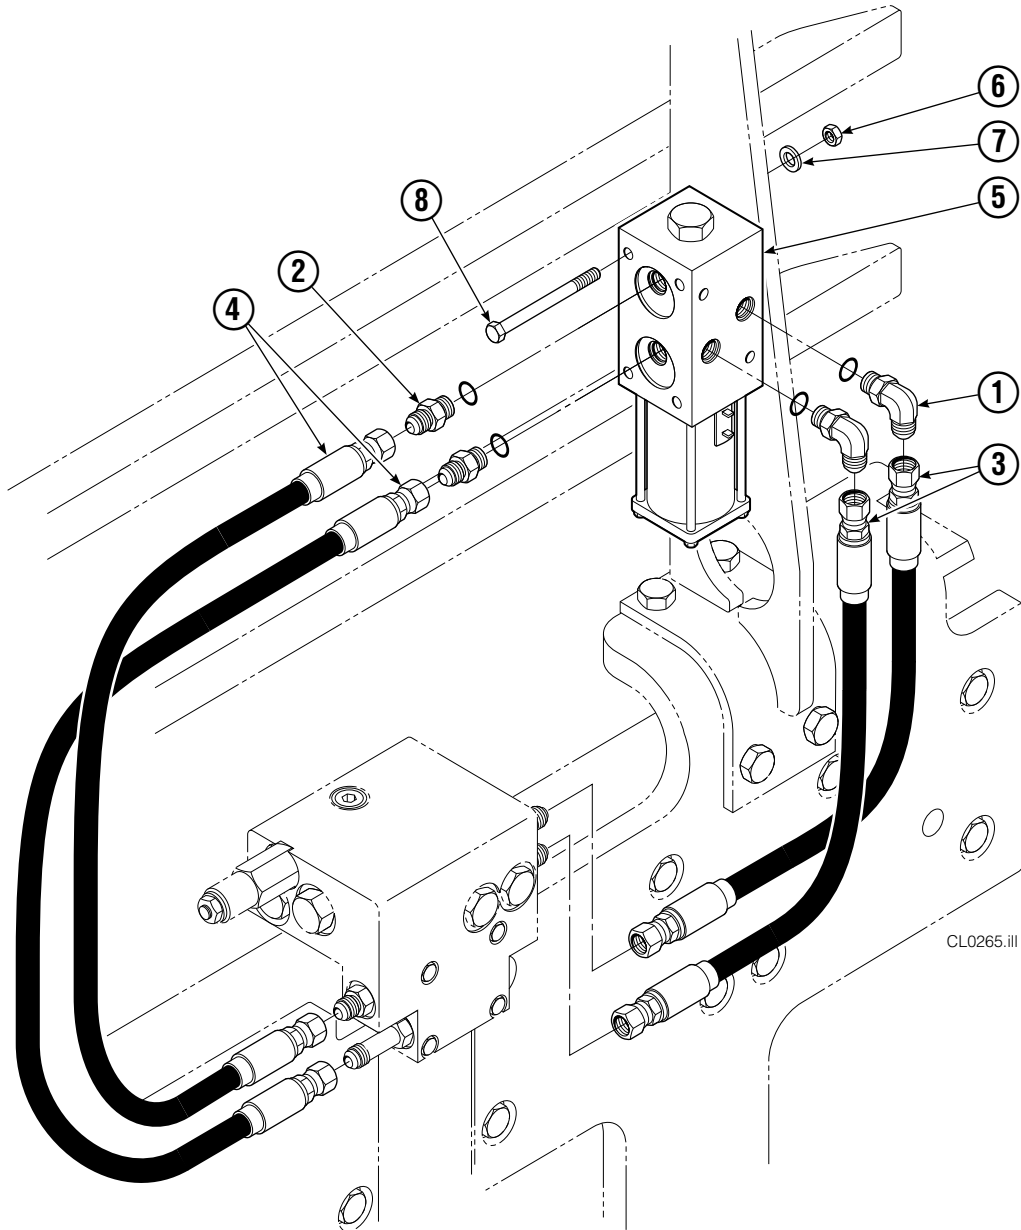

▲ Included in Valve Service Kit 397316.

● Included in Fitting Group 212978.

Arms and Pads

Left Hand Assembly Shown

30E							
REF	QTY	PART NO.	DESCRIPTION	REF	QTY	PART NO.	DESCRIPTION
		6007726	Contact Pad Group (Items 7-9)	11	4	203405	Cap screw, M10 x 16
1	1	212003	Arm – LH	12	4	210161	Pin
2	1	212004	Arm – RH	13	4	787372	Cap screw, M8 x 20
3	1	210403	Stabilizer – LH	14	4	682999	Eye Pin
4	1	210406	Stabilizer – RH	15	10	675620	Washer, M10
5	2	210180	Filler Block – LH Upper/RH Lower	16	8	200590	Bushing
6	2	210179	Filler Block – RH Lower/RH Upper	17	12	766646	Cap screw, M10 x 20
7	32	767439	Cap screw	18	12	768706	Cap screw, M12 x 35
8	1	392605	Wear Strip – LH	19	12	221409	Nut, M12
	1	392602	Wear Strip – RH	20	4	787398	Washer, M8
9	1	3008104	Contact Pad – LH	21	▲	673841	Contact Pad Repair Kit
	1	3008104	Contact Pad – RH	22	1	675626	Tool – Bushing Drive
10	2	210154	Spring				

● Backrest with Solenoid Adaption mounting, 211448 items 2 thru 5.
Reference: S-4198, S-4265.

Quick-Change Mounting Group

CL0235.iii

REF	QTY	ITA II	DESCRIPTION
		PART NO.	
		211162	Upper Mounting Group ▲
		211174	Lower Mounting Group ●
1	2	210491	Upper Hook
2	4	768577	Capscrew, M20 x 35
3	1	212999	Center Key
4	2	211129	Capscrew, M16 x 35
5	2	675514	Lower Hook
6	2	675515	Guide
7	2	678832	Pin
8	4	211180	Capscrew, M16 x 30

▲ Includes items 1–4.

● Includes items 5–8.

Reference: SK-6089.

Solenoid Adaption Group

33E			
REF	QTY	PART NO.	DESCRIPTION
		211502	Solenoid Adaption Group
1	2	601676	Fitting, 6-6
2	4	604511	Fitting, 6-6
3	2	676084	Hose, 16 in.
4	2	675067	Hose, 34 in.
5	1	●	Solenoid Valve
6	2	767414	Nut, M8
7	2	787389	Lockwasher, M8
8	2	768535	Capscrew, M8 x 90