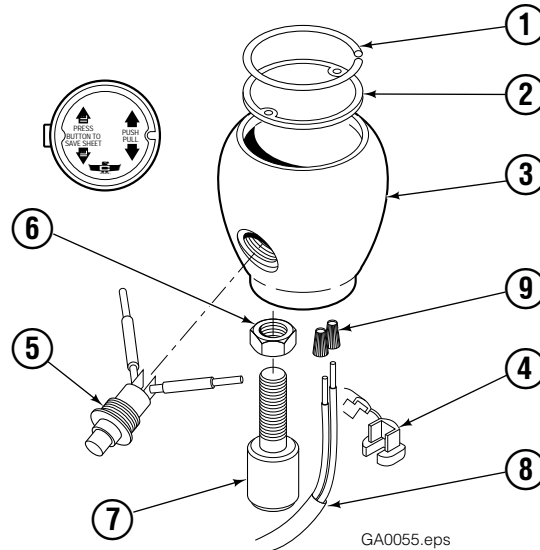

▲ Includes items 1–4.

● Includes items 5–8.

Reference: SK-6089.

Solenoid Adaption Group

33E			
REF	QTY	PART NO.	DESCRIPTION
		211502	Solenoid Adaption Group
1	2	601676	Fitting, 6-6
2	4	604511	Fitting, 6-6
3	2	676084	Hose, 16 in.
4	2	675067	Hose, 34 in.
5	1	●	Solenoid Valve
6	2	767414	Nut, M8
7	2	787389	Lockwasher, M8
8	2	768535	Capscrew, M8 x 90

● See Solenoid Valve page for parts breakdown.
Reference: SK-6170.

Solenoid Valves

Racine

REF	QTY	PART NO.	DESCRIPTION
1	1	614089	Solenoid Valve - 12V
2	1	665044	Coil - 12V
		685012	Service Kit

Control Knob

REF	QTY	PART NO.	DESCRIPTION
		686479	Knob Group
1	1	665250	Snap Ring
2	1	686018	Cover
3	1	665012	Knob
4	1	665076	Strain Relief
5	1	677112	■ Switch
6	1	5902	Nut, 3/8 NC
7	1	665081	Adapter, 3/8"
8	1	665077	Cable Assembly
9	2	667752	Connector-Gray
10	1	672087	Adapter, 1/2"