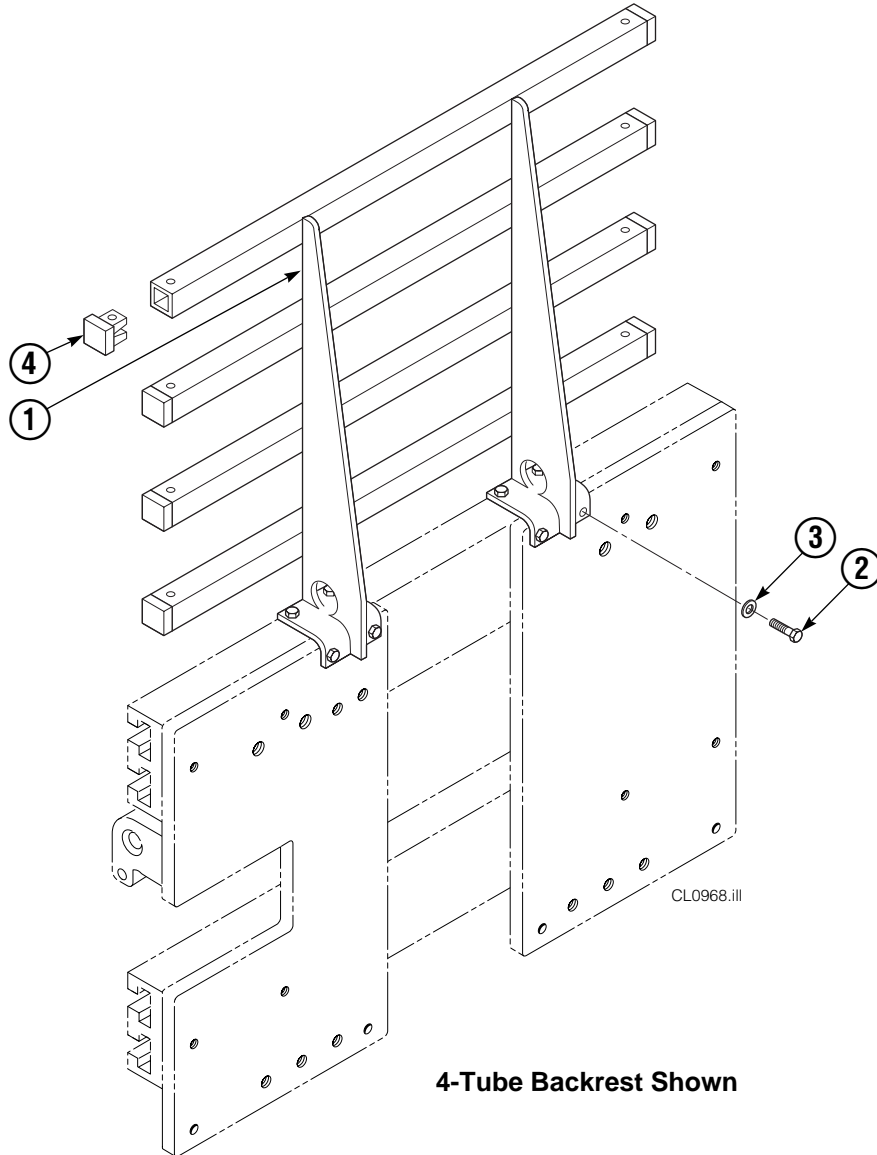

Base Unit Group

CL0962.iii

35D							
REF	QTY	PART NO.	DESCRIPTION	REF	QTY	PART NO.	DESCRIPTION
1	2	210436	Hose, 24.75 in.	15	6	773842	Nut, M12
2	2	210449	Hose, 18.25 in.	16	2	768414	Capscrew, M12x65
3	1	675326	Shim Kit ■	17	4	208858	Bearing
4	2	209021	Washer, M10	18	4	667663	Bearing
5	1	601377	Fitting, 8-8	19	4	208857	Bearing
6	2	684594	Capscrew, M10x20	20	1	220996	Mounting Plate - RH
7	2	766646	Capscrew, M10x20	21	1	220997	Mounting Plate - LH
8	2	671573	Cylinder ▲	22	1	221417	Frame - Lower
9	2	768953	Roll Pin - Inner	23	1	669957	Plate
10	2	769009	Roll Pin - Outer	24	1	671545	Bumper - Lower
11	1	221280	Frame - Upper	25	4	202348	Washer, M12
12	8	667910	Washer	26	4	768556	Capscrew, M12x45
13	8	684659	Capscrew, M12x75	27	2	602580	Fitting, 8
14	1	672331	Bumper	28	6	611288	Fitting, 6-8

● Included in Service Kit 667513.

■ For eliminating regeneration circuit only. See Tech. Bulletin 121.

Reference: SK-5302.

Arms and Pads

25D							
REF	QTY	PART NO.	DESCRIPTION	REF	QTY	PART NO.	DESCRIPTION
1	2	222705	Contact Pad	11	4	765329	Capscrew, M8 x 20
2	1	220959	Arm – LH	12	4	6020429	Eye Pin
3	1	221088	Arm – RH	13	8	675620	Washer, M10
4	1	6030009	Stabilizer – LH	14	8	200590	Bushing
5	1	6030029	Stabilizer – RH	15	12	766646	Capscrew, M10 x 20
6	2	6029740	Filler Block – LH Upper/RH Lower	16	12	768706	Capscrew, M12 x 35
7	2	6028757	Filler Block – LH Lower/RH Upper	17	12	683170	Nut
8	2	210154	Spring	18	4	787398	Washer, M8
9	4	203405	Capscrew, M10 x 16	19	1	675626	Bushing Driver Tool
10	4	210161	Pin	20	▲	676841	Contact Pad Repair Kit

Reference: 6030089 Common Parts, 6029988 Stabilizer Group, SK-6390, S-4217, S-21432, S-21433, S-21431. ▲ Repairs one hole.

Backrest Group

35D			
REF	QTY	PART NO.	DESCRIPTION
		221577	Backrest Group
1	1	669897	Backrest
2	8	768810	Capscrew, M10x30
3	8	667910	Washer, M10
4	8	674356	Tube End