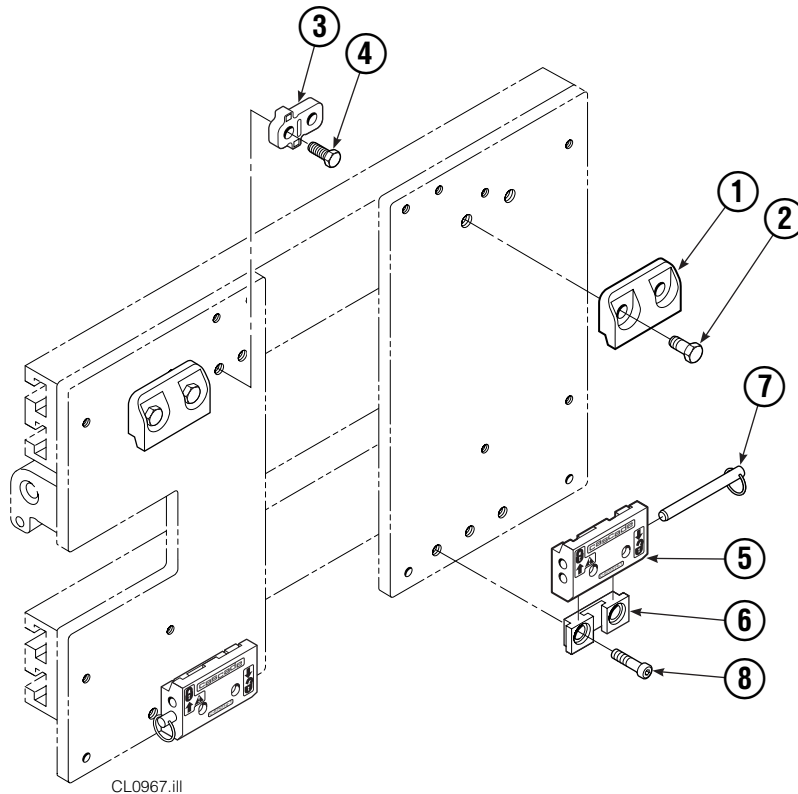

● Included in Service Kit 667513.

■ For eliminating regeneration circuit only. See Tech. Bulletin 121.

Reference: SK-5302.

Arms and Pads

25D							
REF	QTY	PART NO.	DESCRIPTION	REF	QTY	PART NO.	DESCRIPTION
1	2	222705	Contact Pad	11	4	765329	Capscrew, M8 x 20
2	1	220959	Arm – LH	12	4	6020429	Eye Pin
3	1	221088	Arm – RH	13	8	675620	Washer, M10
4	1	6030009	Stabilizer – LH	14	8	200590	Bushing
5	1	6030029	Stabilizer – RH	15	12	766646	Capscrew, M10 x 20
6	2	6029740	Filler Block – LH Upper/RH Lower	16	12	768706	Capscrew, M12 x 35
7	2	6028757	Filler Block – LH Lower/RH Upper	17	12	683170	Nut
8	2	210154	Spring	18	4	787398	Washer, M8
9	4	203405	Capscrew, M10 x 16	19	1	675626	Bushing Driver Tool
10	4	210161	Pin	20	▲	676841	Contact Pad Repair Kit

Reference: 6030089 Common Parts, 6029988 Stabilizer Group, SK-6390, S-4217, S-21432, S-21433, S-21431. ▲ Repairs one hole.

Backrest Group

35D			
REF	QTY	PART NO.	DESCRIPTION
		221577	Backrest Group
1	1	669897	Backrest
2	8	768810	Capscrew, M10x30
3	8	667910	Washer, M10
4	8	674356	Tube End

Reference: SK-6390.

Quick-Change Mounting Group

REF	QTY	ITA II	DESCRIPTION
		PART NO.	
		211162	Upper Mounting Group ▲
		211174	Lower Mounting Group ●
1	2	210491	Upper Hook
2	4	768577	Capscrew, M20 x 35
3	1	212999	Center Key
4	2	211129	Capscrew, M16 x 35
5	2	675514	Lower Hook
6	2	675515	Guide
7	2	678832	Pin
8	4	211180	Capscrew, M16 x 30