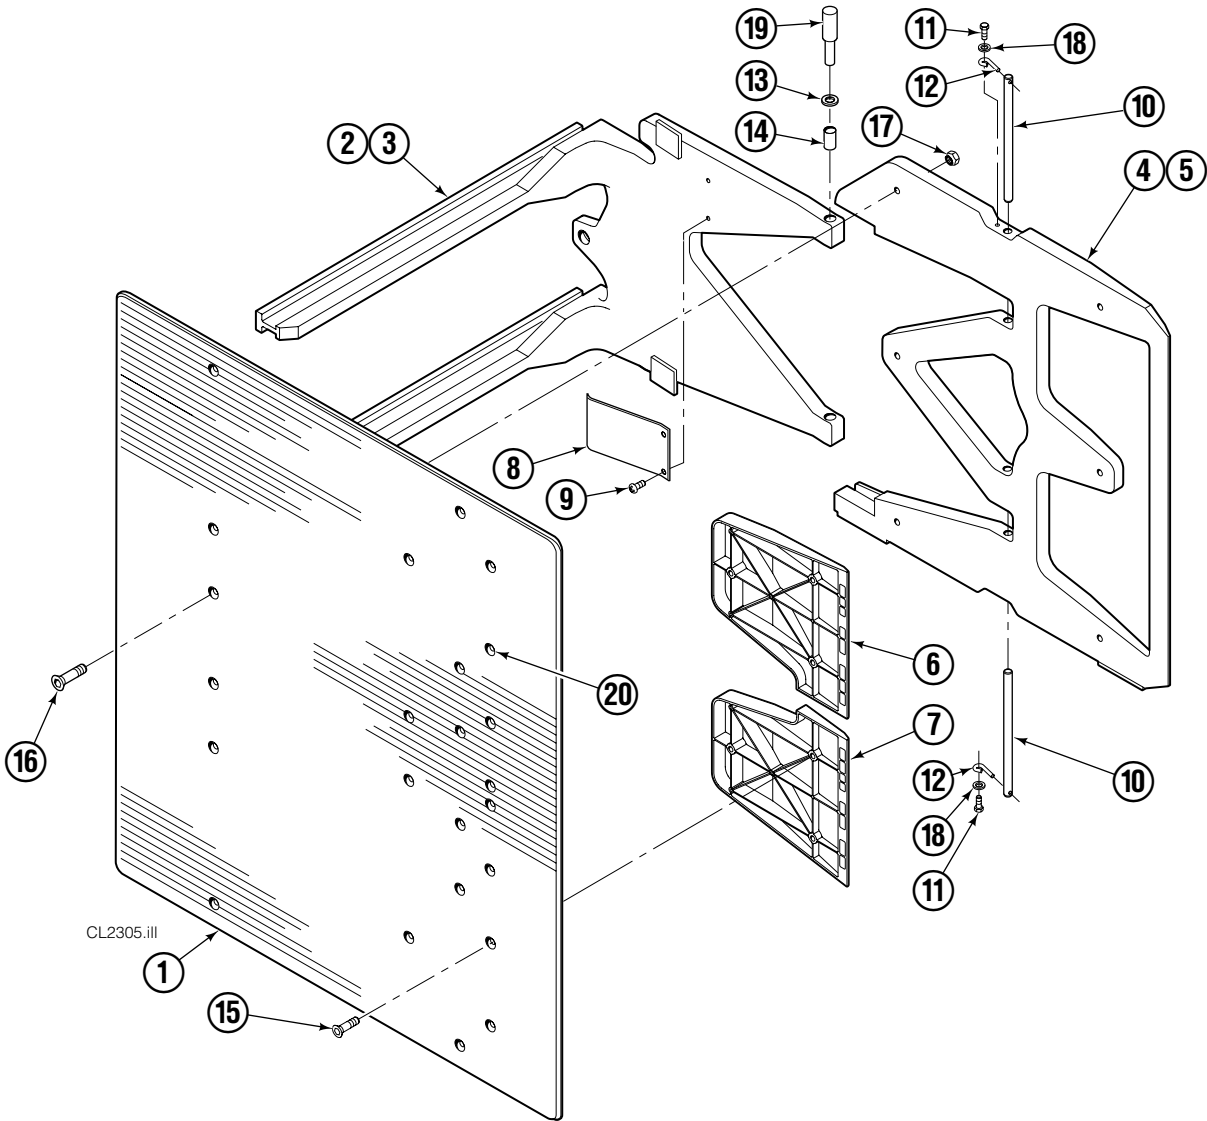

Arms and Pads

25D							
REF	QTY	PART NO.	DESCRIPTION	REF	QTY	PART NO.	DESCRIPTION
1	2	222705	Contact Pad	11	4	765329	Capscrew, M8 x 20
2	1	220959	Arm – LH	12	4	6020429	Eye Pin
3	1	221088	Arm – RH	13	8	675620	Washer, M10
4	1	6030009	Stabilizer – LH	14	8	200590	Bushing
5	1	6030029	Stabilizer – RH	15	12	766646	Capscrew, M10 x 20
6	2	6029740	Filler Block – LH Upper/RH Lower	16	12	768706	Capscrew, M12 x 35
7	2	6028757	Filler Block – LH Lower/RH Upper	17	12	683170	Nut
8	2	210154	Spring	18	4	787398	Washer, M8
9	4	203405	Capscrew, M10 x 16	19	1	675626	Bushing Driver Tool
10	4	210161	Pin	20	▲	676841	Contact Pad Repair Kit

Reference: 6030089 Common Parts, 6029988 Stabilizer Group, SK-6390, S-4217, S-21432, S-21433, S-21431. ▲ Repairs one hole.