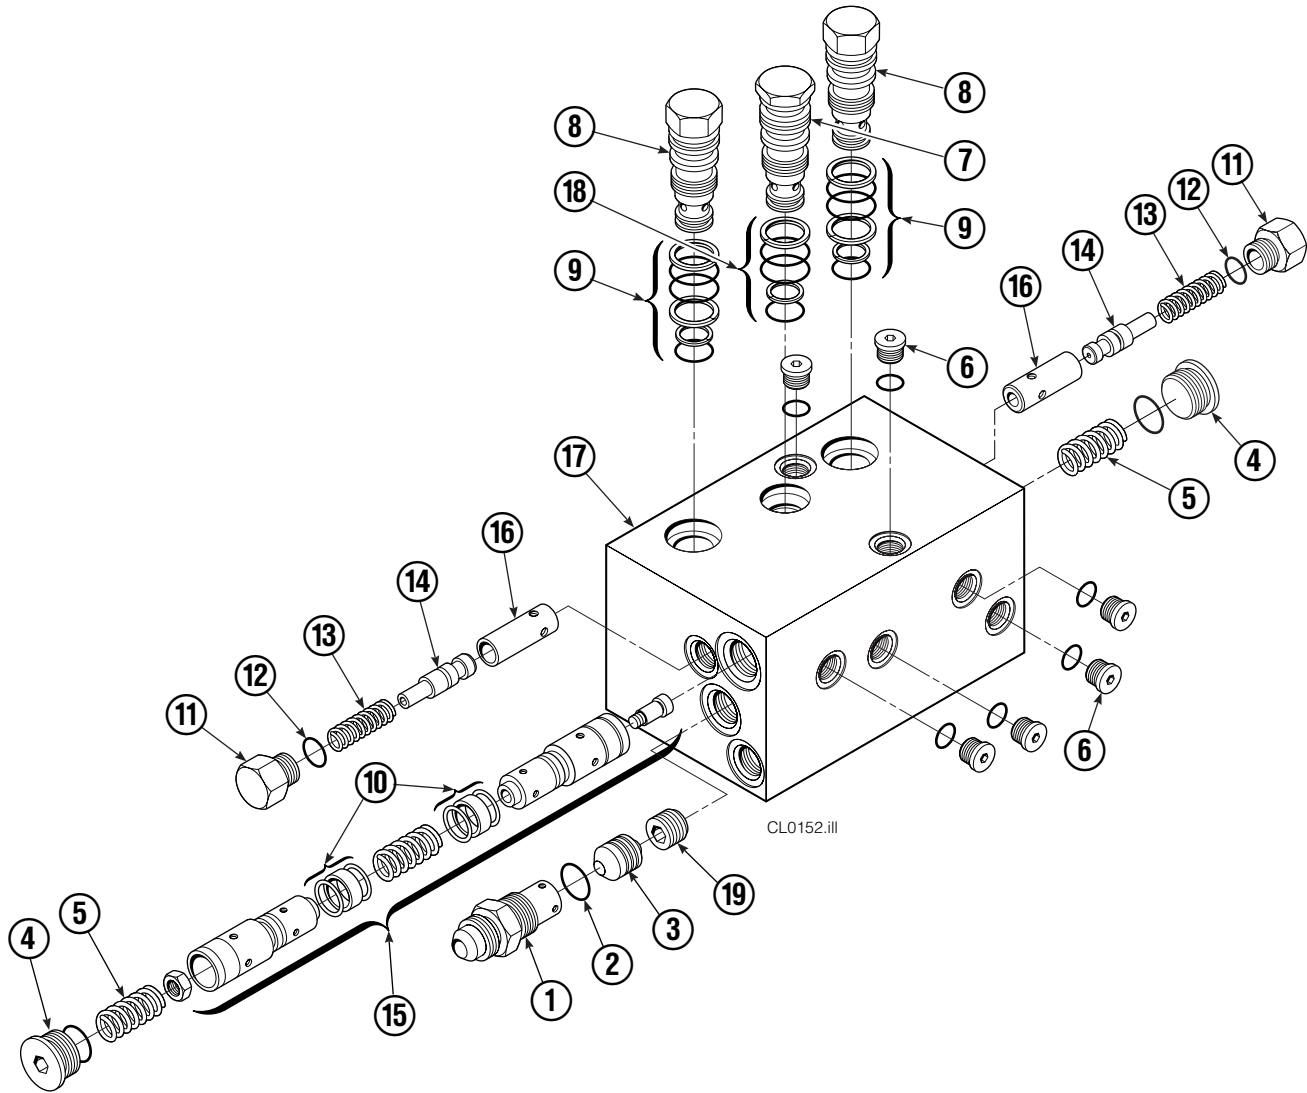

Check Valve

REF	QTY	PART NO.	DESCRIPTION	REF	QTY	PART NO.	DESCRIPTION
		669762	Check Valve – Flow Divider	11	2	667494	Fitting
1	1	667490	Special Fitting	12	2	2840	O-Ring ●
2	1	2841	O-Ring ●	13	2	673098	Spring
3	1	667471	Spool	14	2	667492	Poppet
4	2	609453	Fitting, 10	15	1	673089	Spool Assembly
5	2	667487	Spring	16	2	667491	Sleeve
6	6	604510	Fitting, 6	17	1	669763	Valve Body
7	1	678270	Check Valve – VPO	18	1	661347	Service Kit ●
8	2	659058	Check Valve – PO	19	1	676343	Regeneration Elimination Plug ■
9	2	667516	Service Kit ●			667513	Service Kit
10	1	679846	Low Flow Spool Kit				

● Included in Service Kit 667513.

■ For eliminating regeneration circuit only. See Tech. Bulletin 121.

Reference: SK-5302.